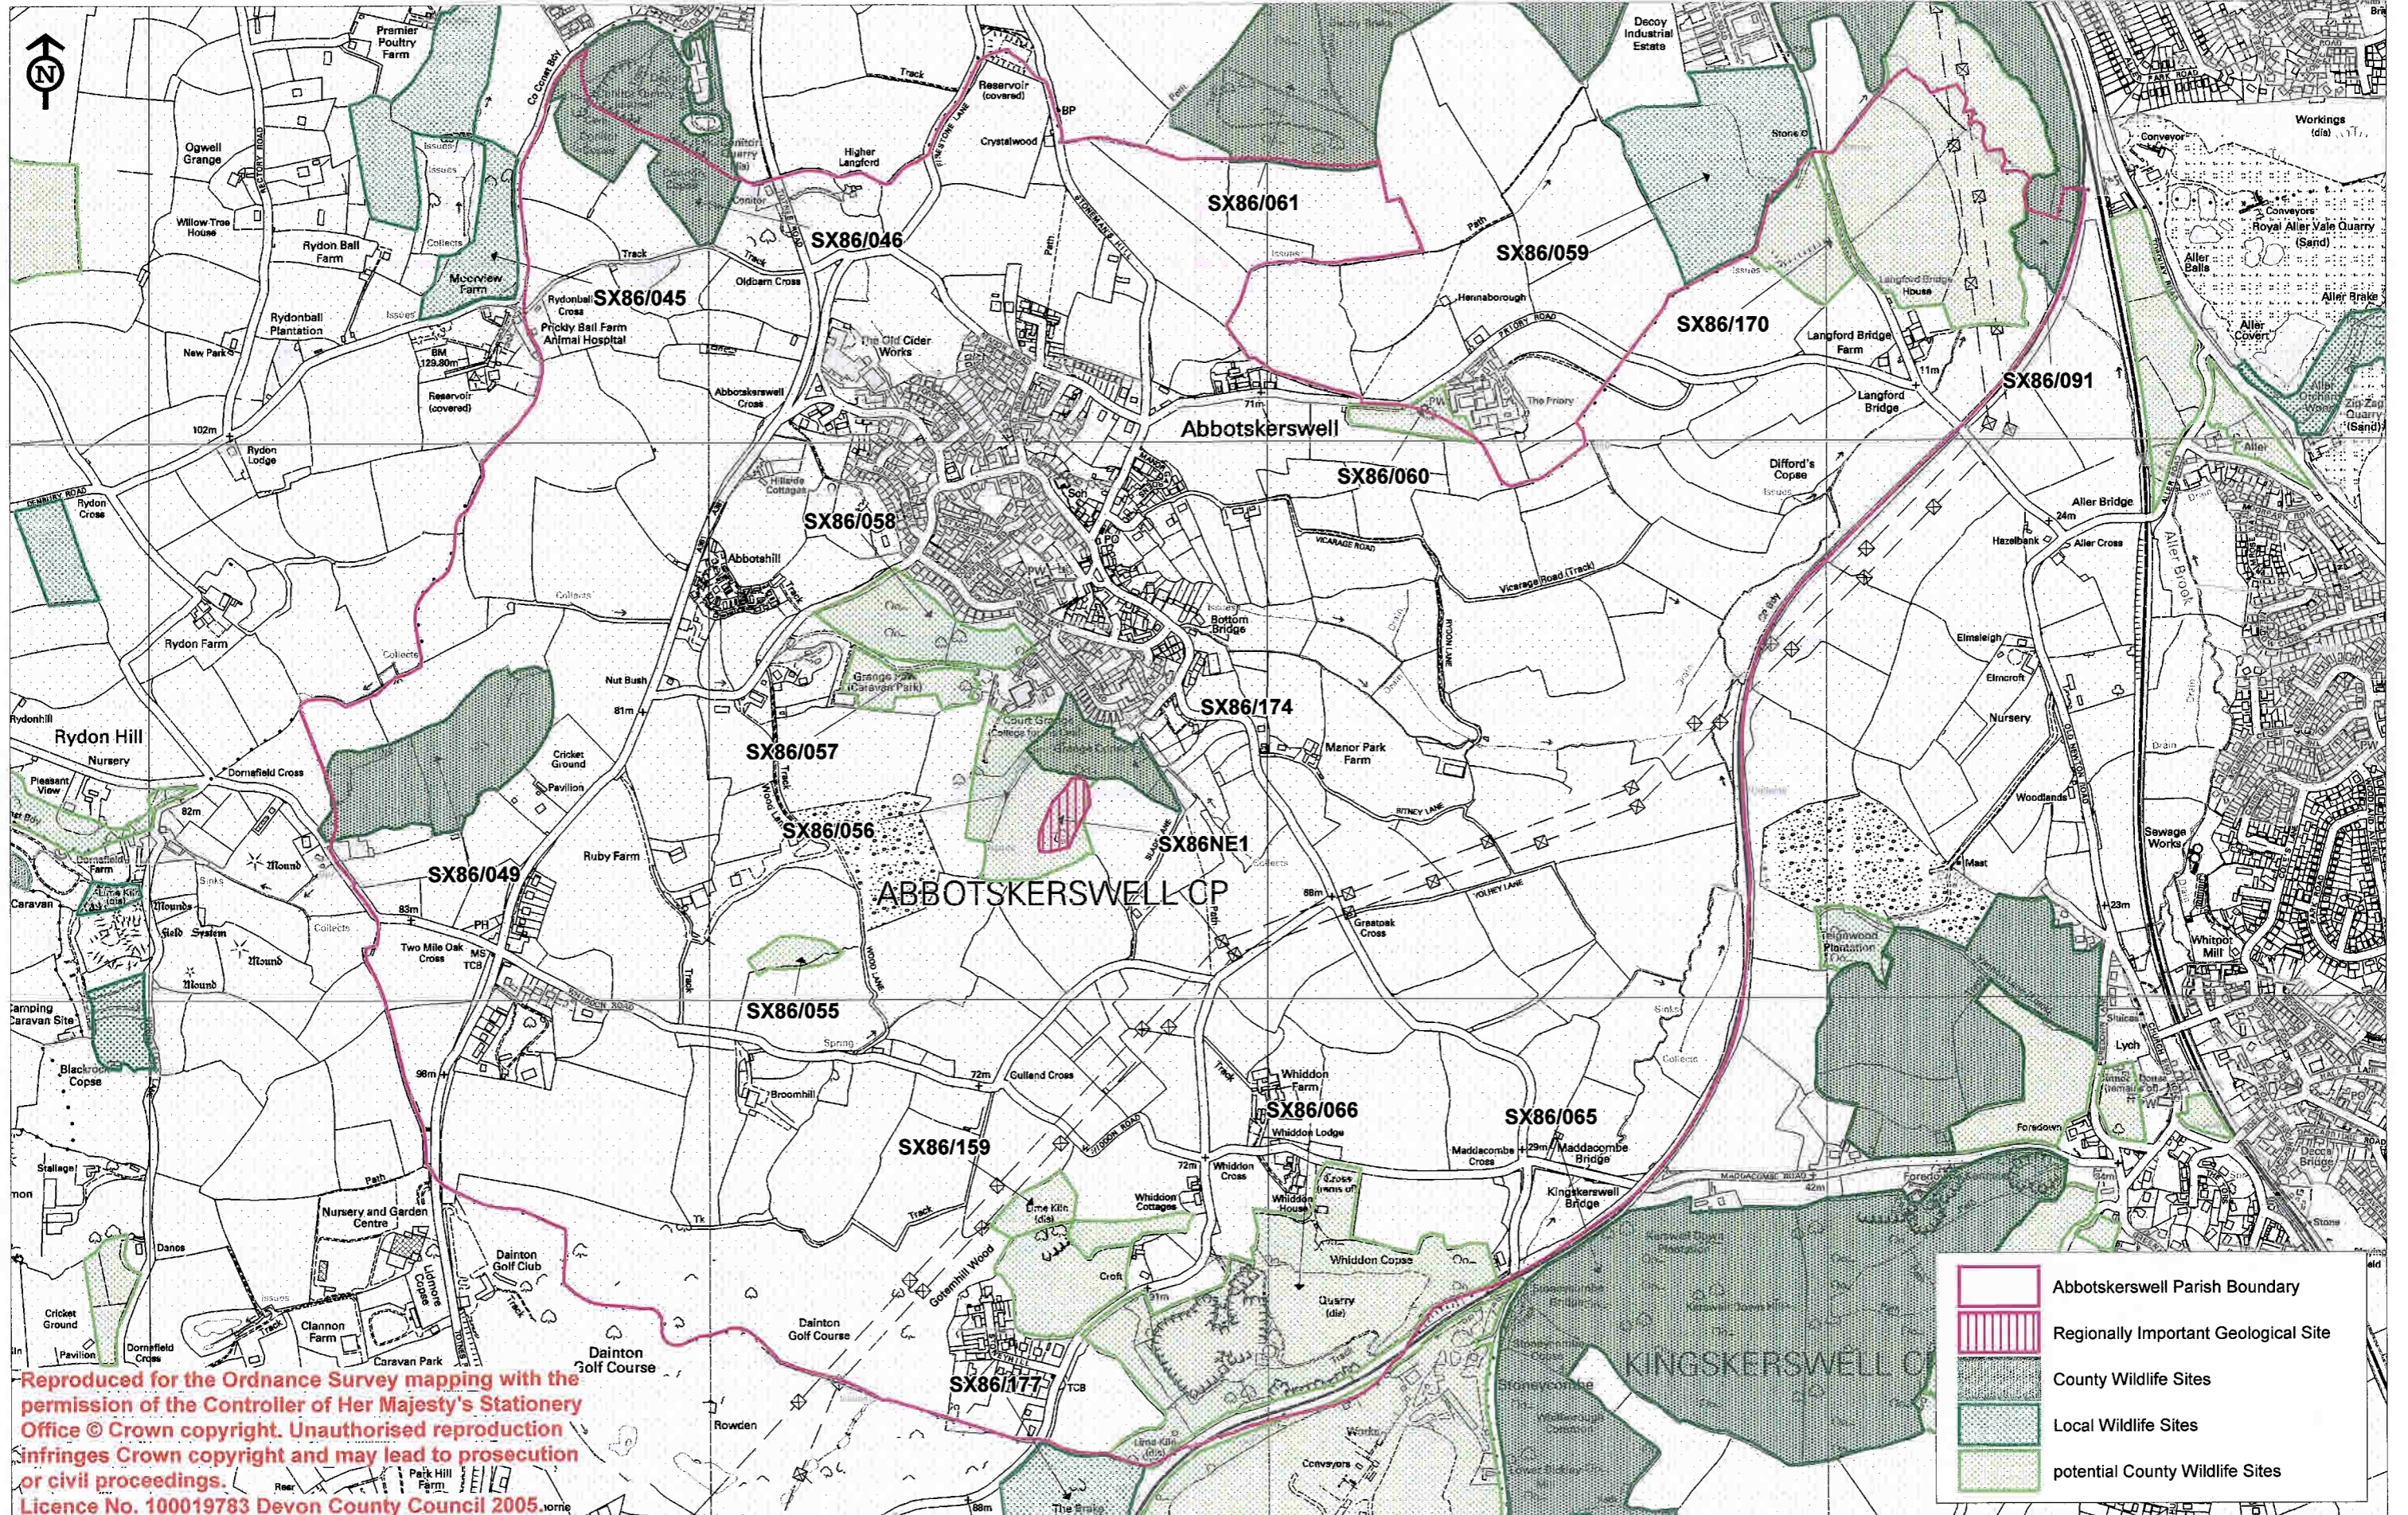

Appendix 5 - Wildlife Sites within Abbotskerswell Parish Boundary (2006)

Reproduced for the Ordnance Survey mapping with the permission of the Controller of Her Majesty's Stationery Office © Crown copyright. Unauthorised reproduction infringes Crown copyright and may lead to prosecution or civil proceedings. Licence No. 100019783 Devon County Council 2005.