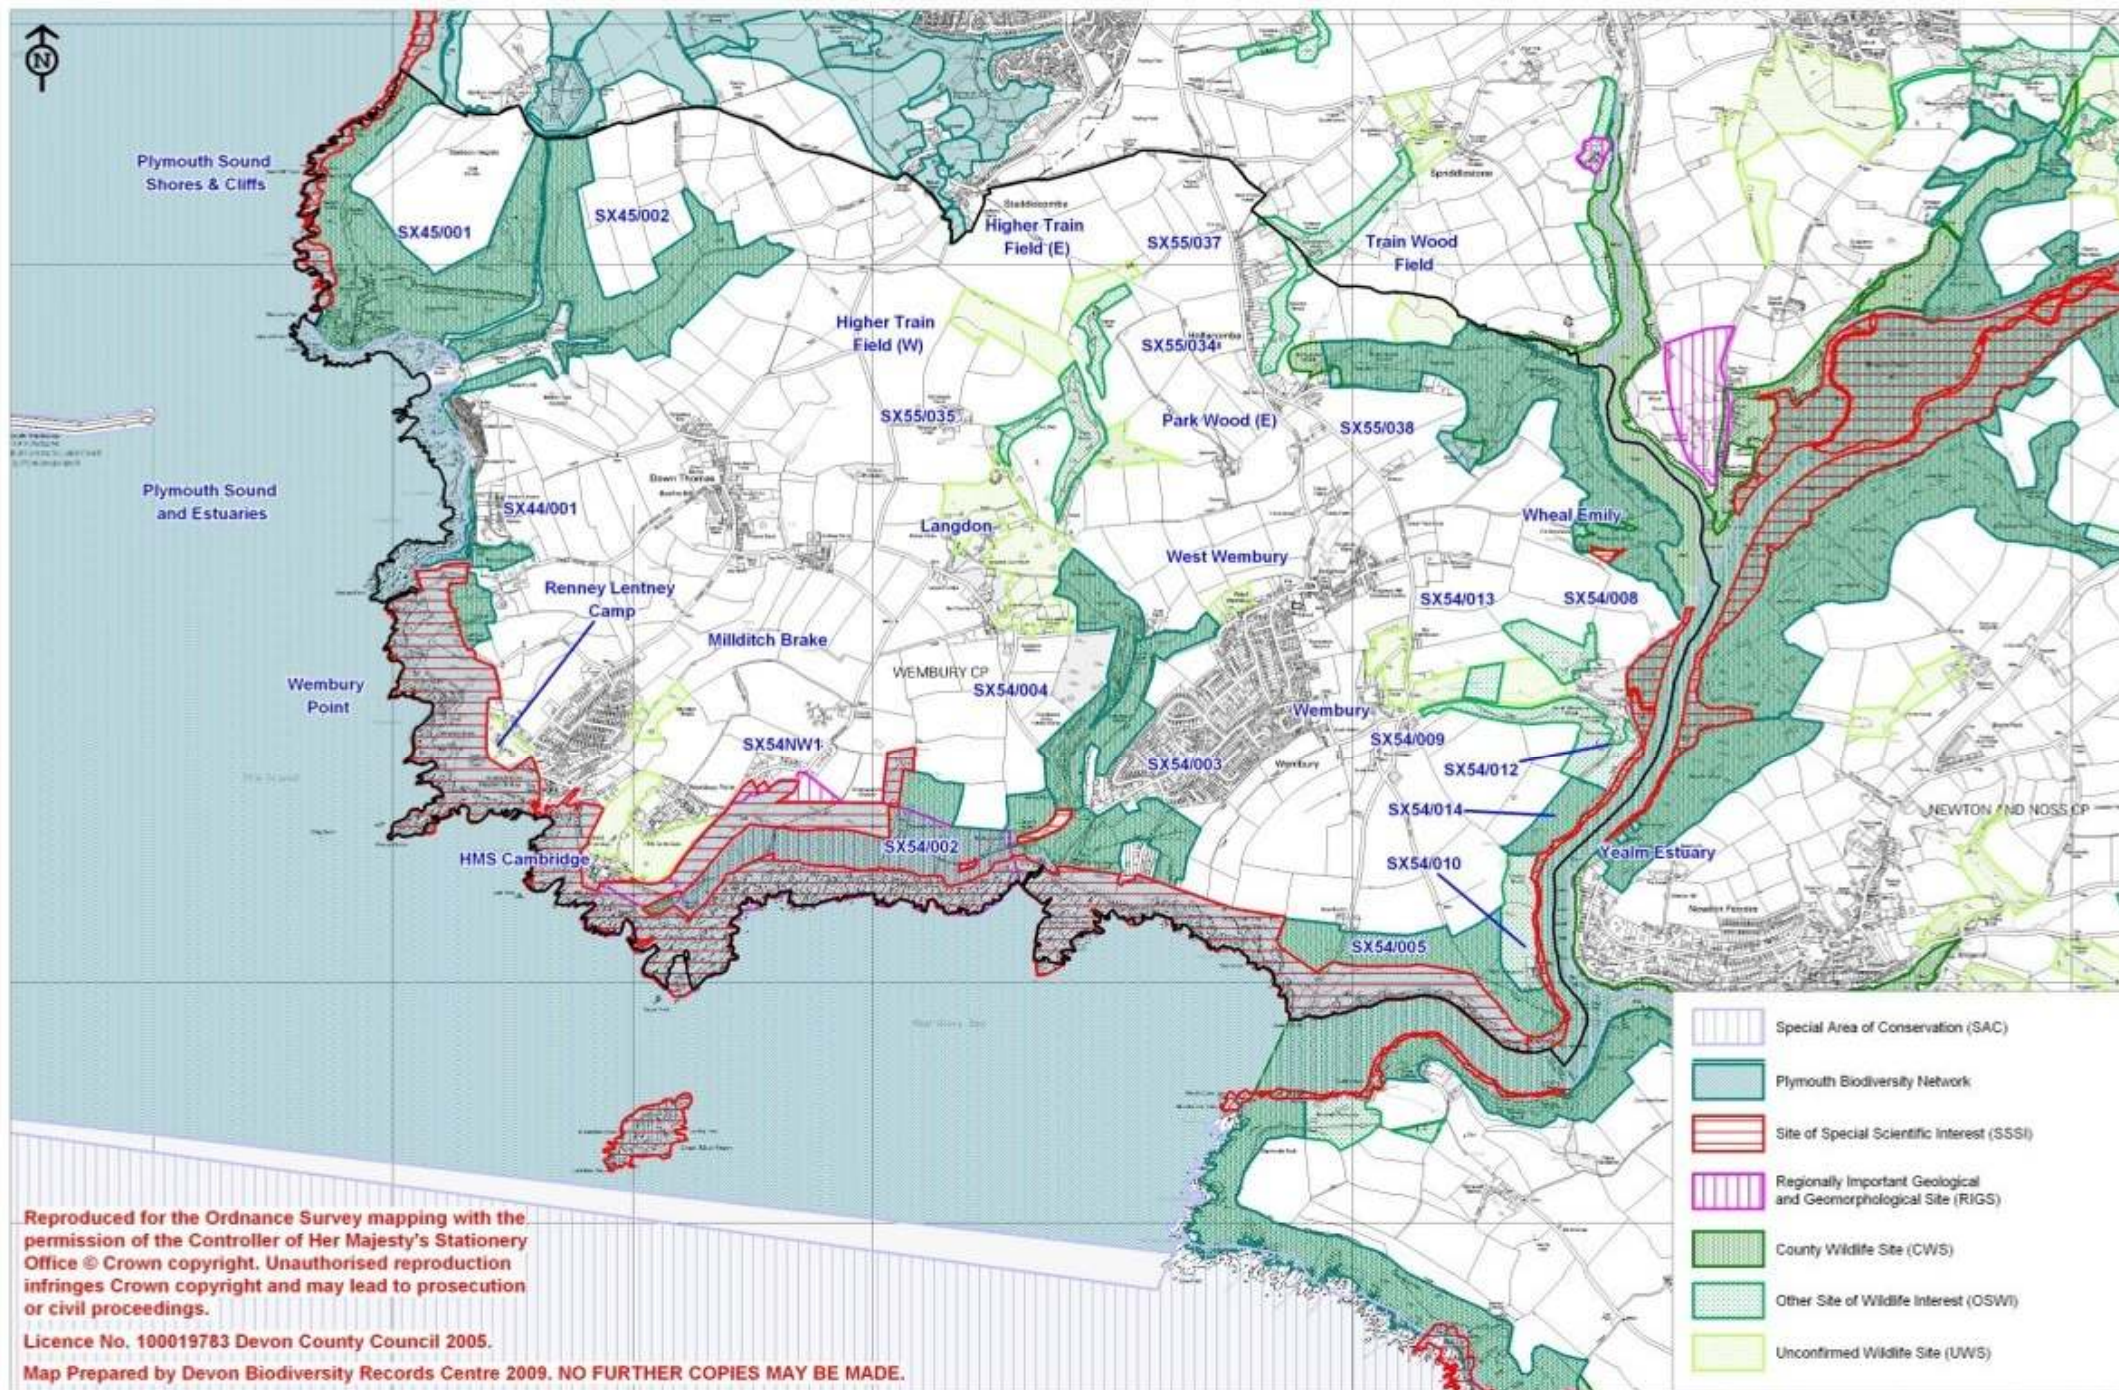

Statutory and non-statutory sites within Wembury parish (2010) Enq no. 4822

Reproduced for the Ordnance Survey mapping with the permission of the Controller of Her Majesty's Stationery Office © Crown copyright. Unauthorised reproduction infringes Crown copyright and may lead to prosecution or civil proceedings.

Licence No. 100019783 Devon County Council 2005.

Map Prepared by Devon Biodiversity Records Centre 2009. NO FURTHER COPIES MAY BE MADE.