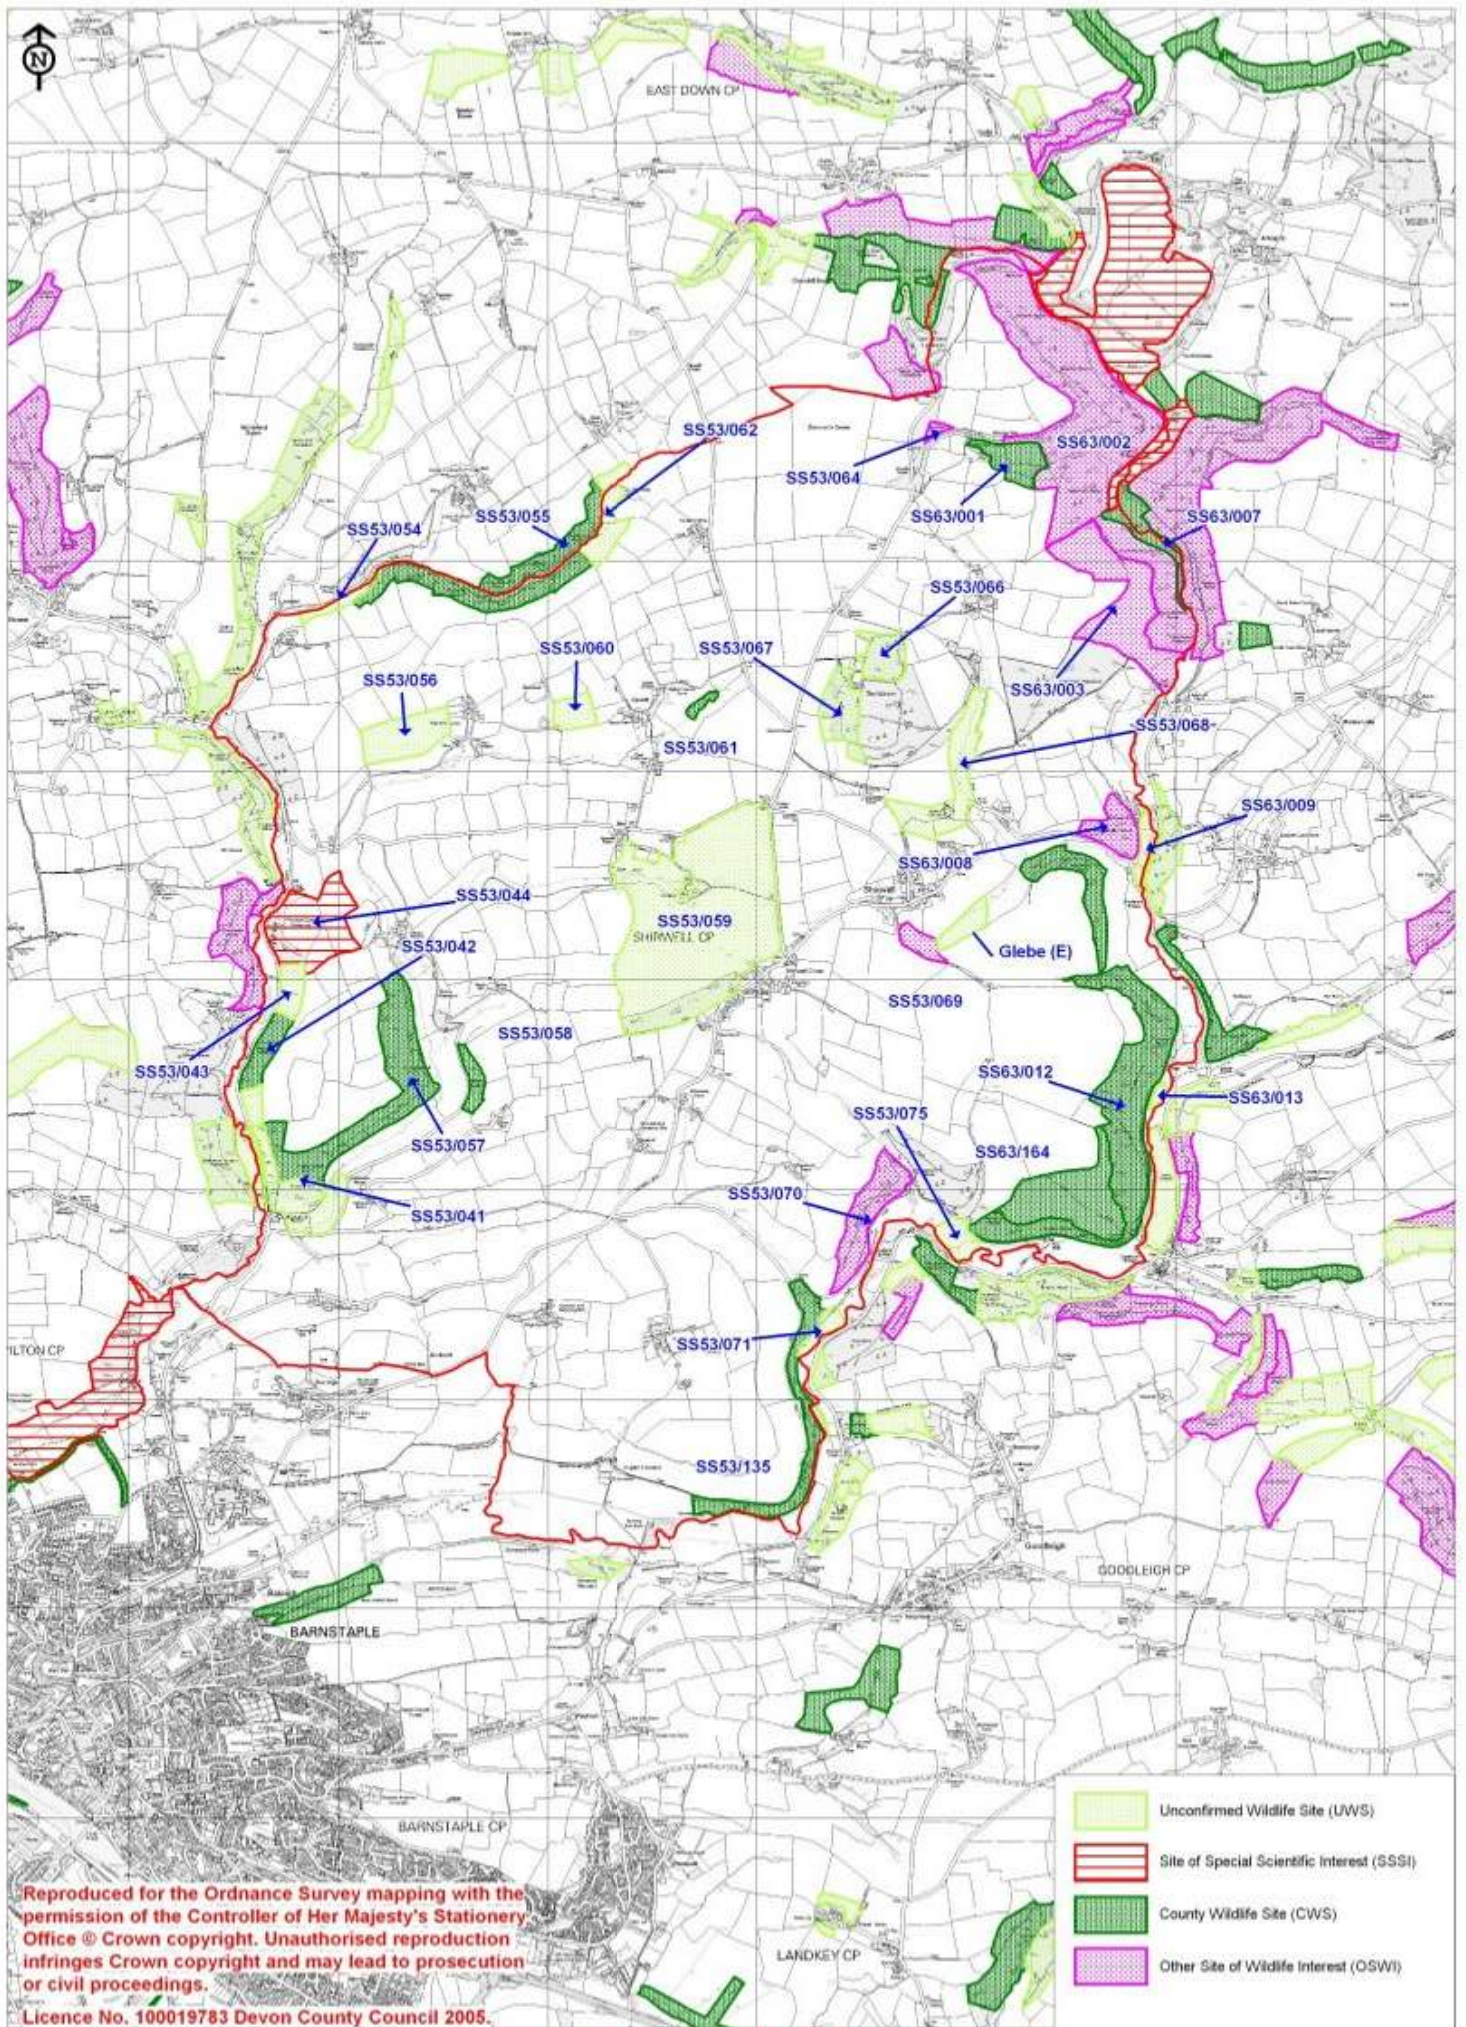

# Statutory and non-statutory sites within Shirwell Parish (2008)

Reproduced for the Ordnance Survey mapping with the permission of the Controller of Her Majesty's Stationery Office © Crown copyright. Unauthorised reproduction infringes Crown copyright and may lead to prosecution or civil proceedings.

Licence No. 100019783 Devon County Council 2005.

Map Prepared by Devon Biodiversity Records Centre 2008. NO FURTHER COPIES MAY BE MADE.