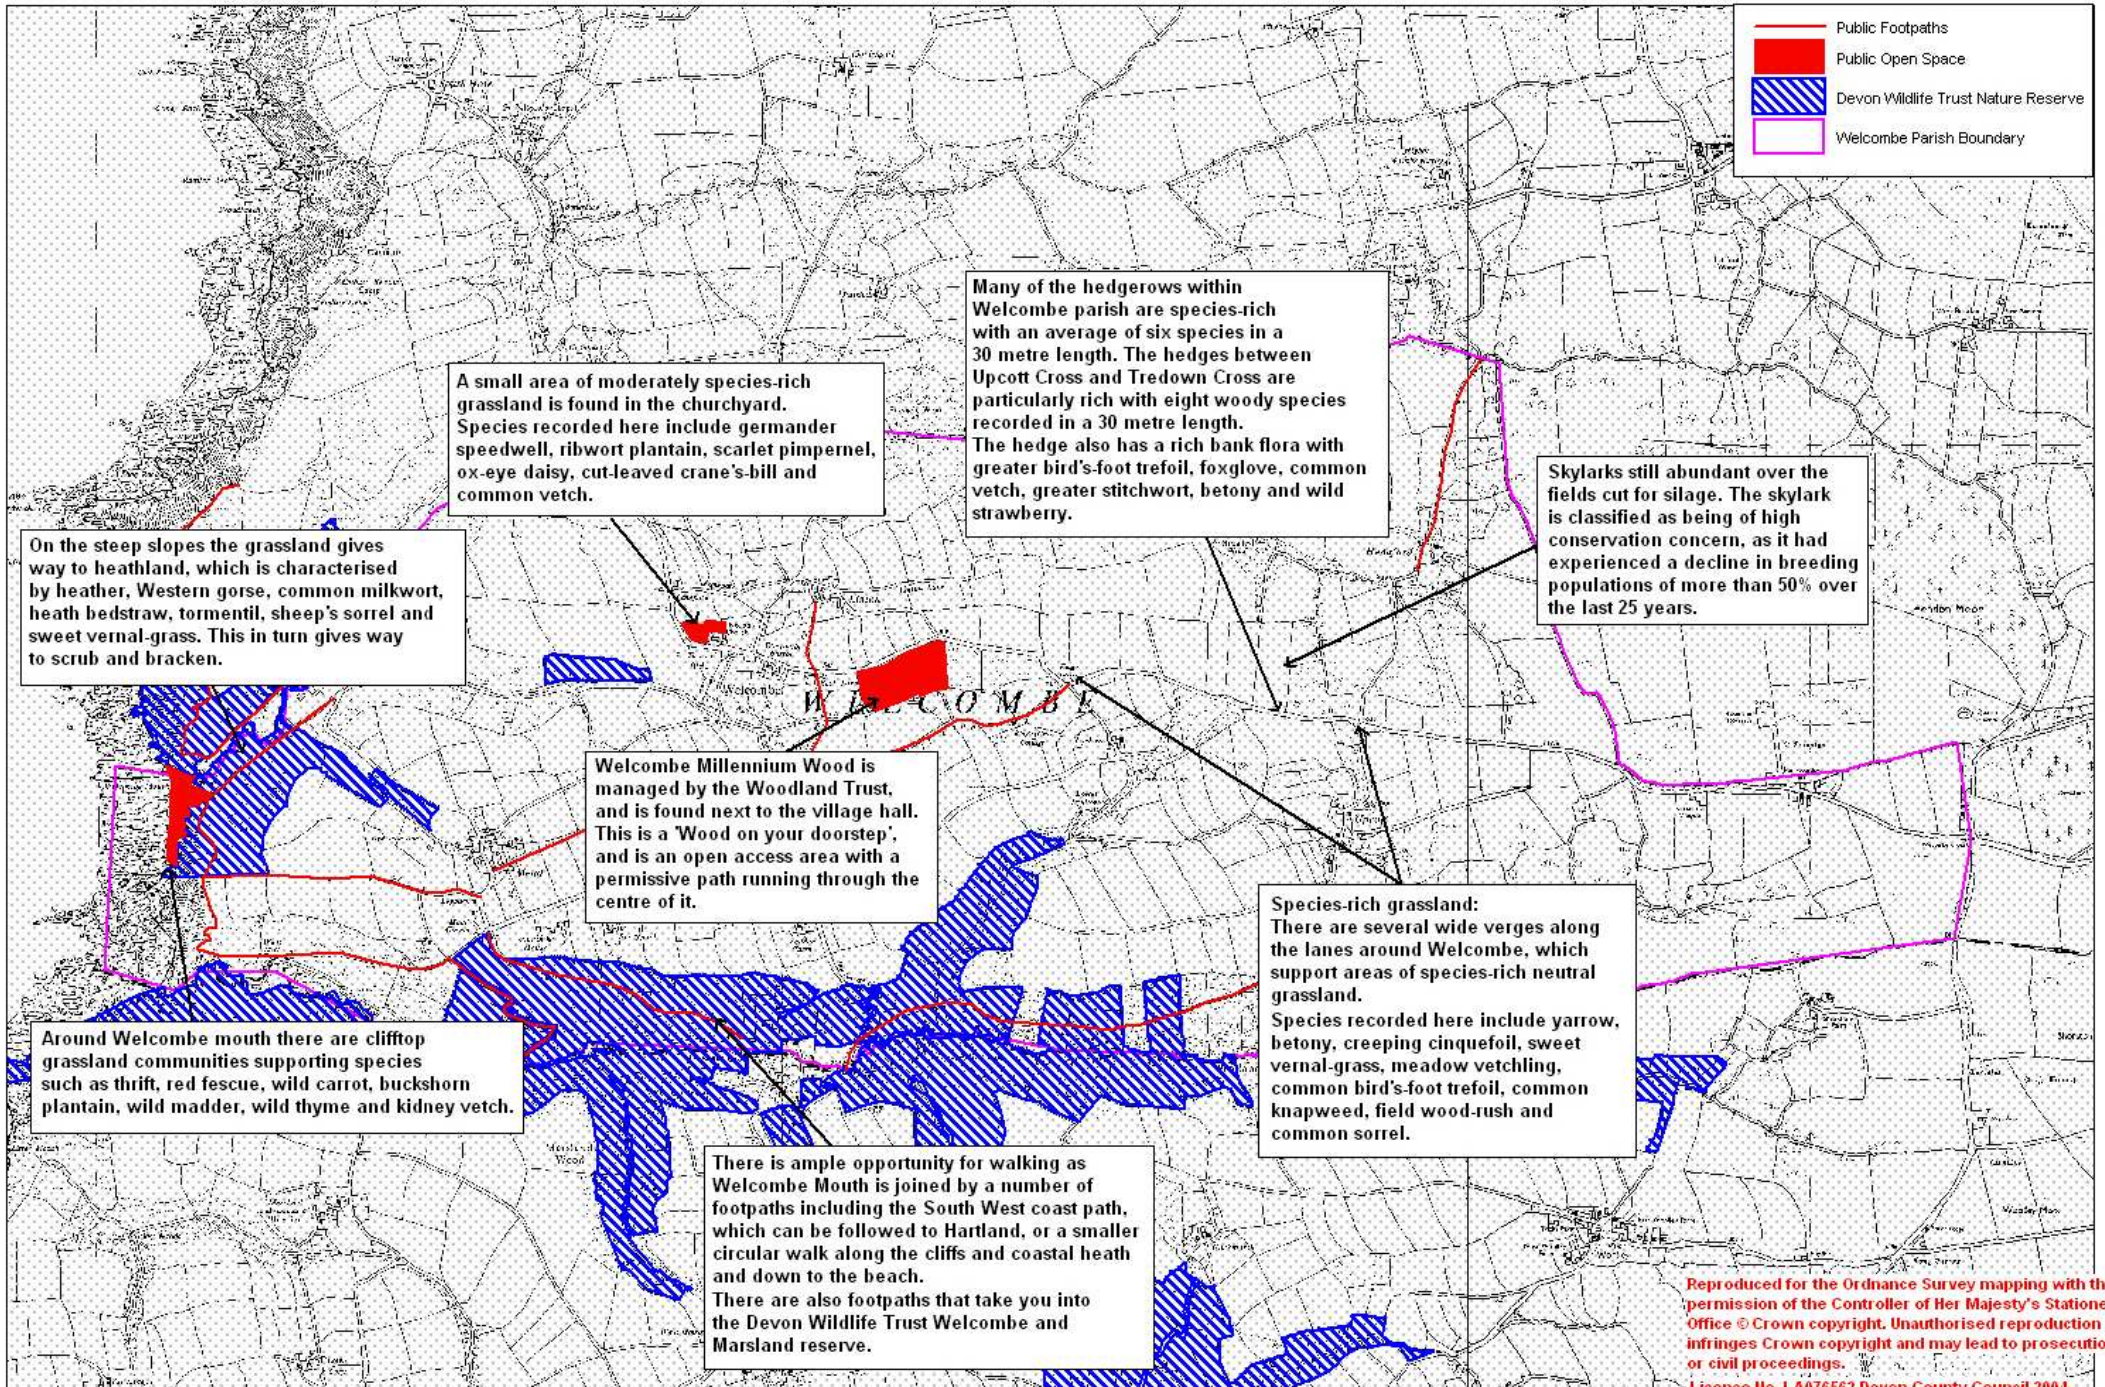

Biodiversity of the Welcombe area

Reproduced for the Ordnance Survey mapping with the permission of the Controller of Her Majesty's Stationery Office © Crown copyright. Unauthorised reproduction infringes Crown copyright and may lead to prosecution or civil proceedings.
Licence No. LA076562 Devon County Council 2004.