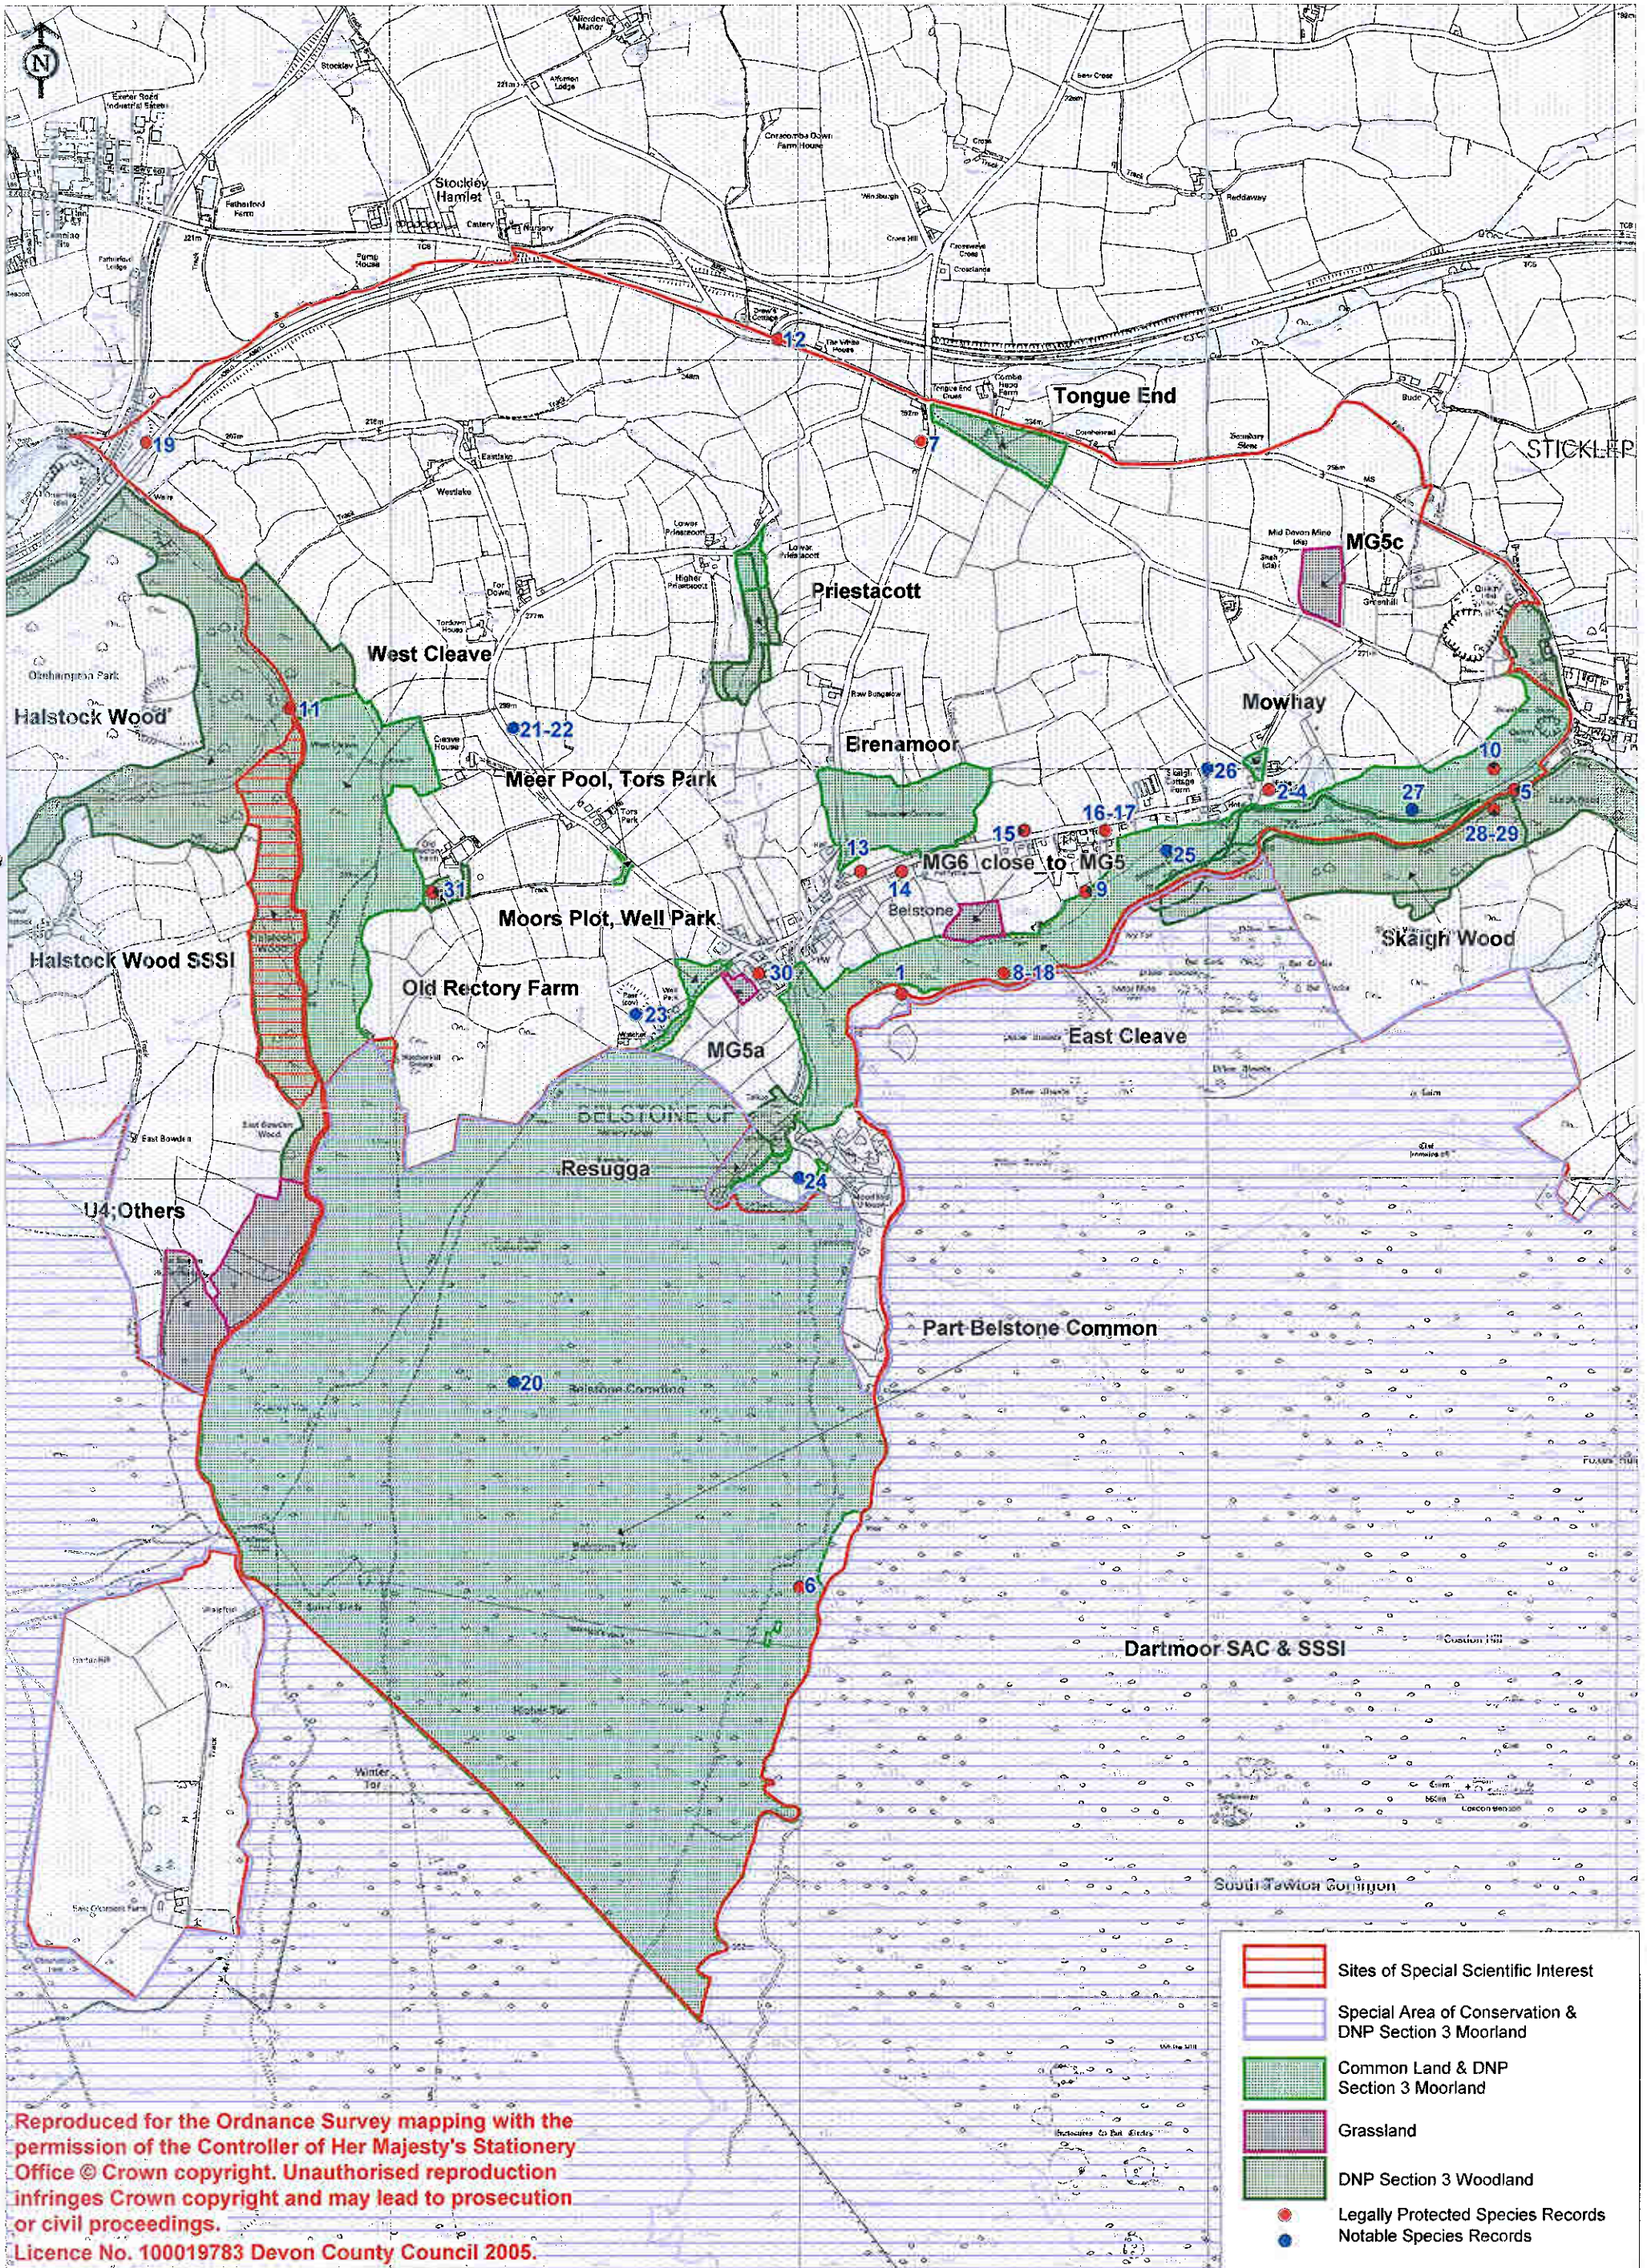

Wildlife Sites and Notable Species within Belstone Parish (2006)

Reproduced for the Ordnance Survey mapping with the permission of the Controller of Her Majesty's Stationery Office © Crown copyright. Unauthorised reproduction infringes Crown copyright and may lead to prosecution or civil proceedings.
Licence No. 100019783 Devon County Council 2005.

Map Prepared by Devon Biodiversity Records Centre 2007. NO FURTHER COPIES MAY BE MADE.