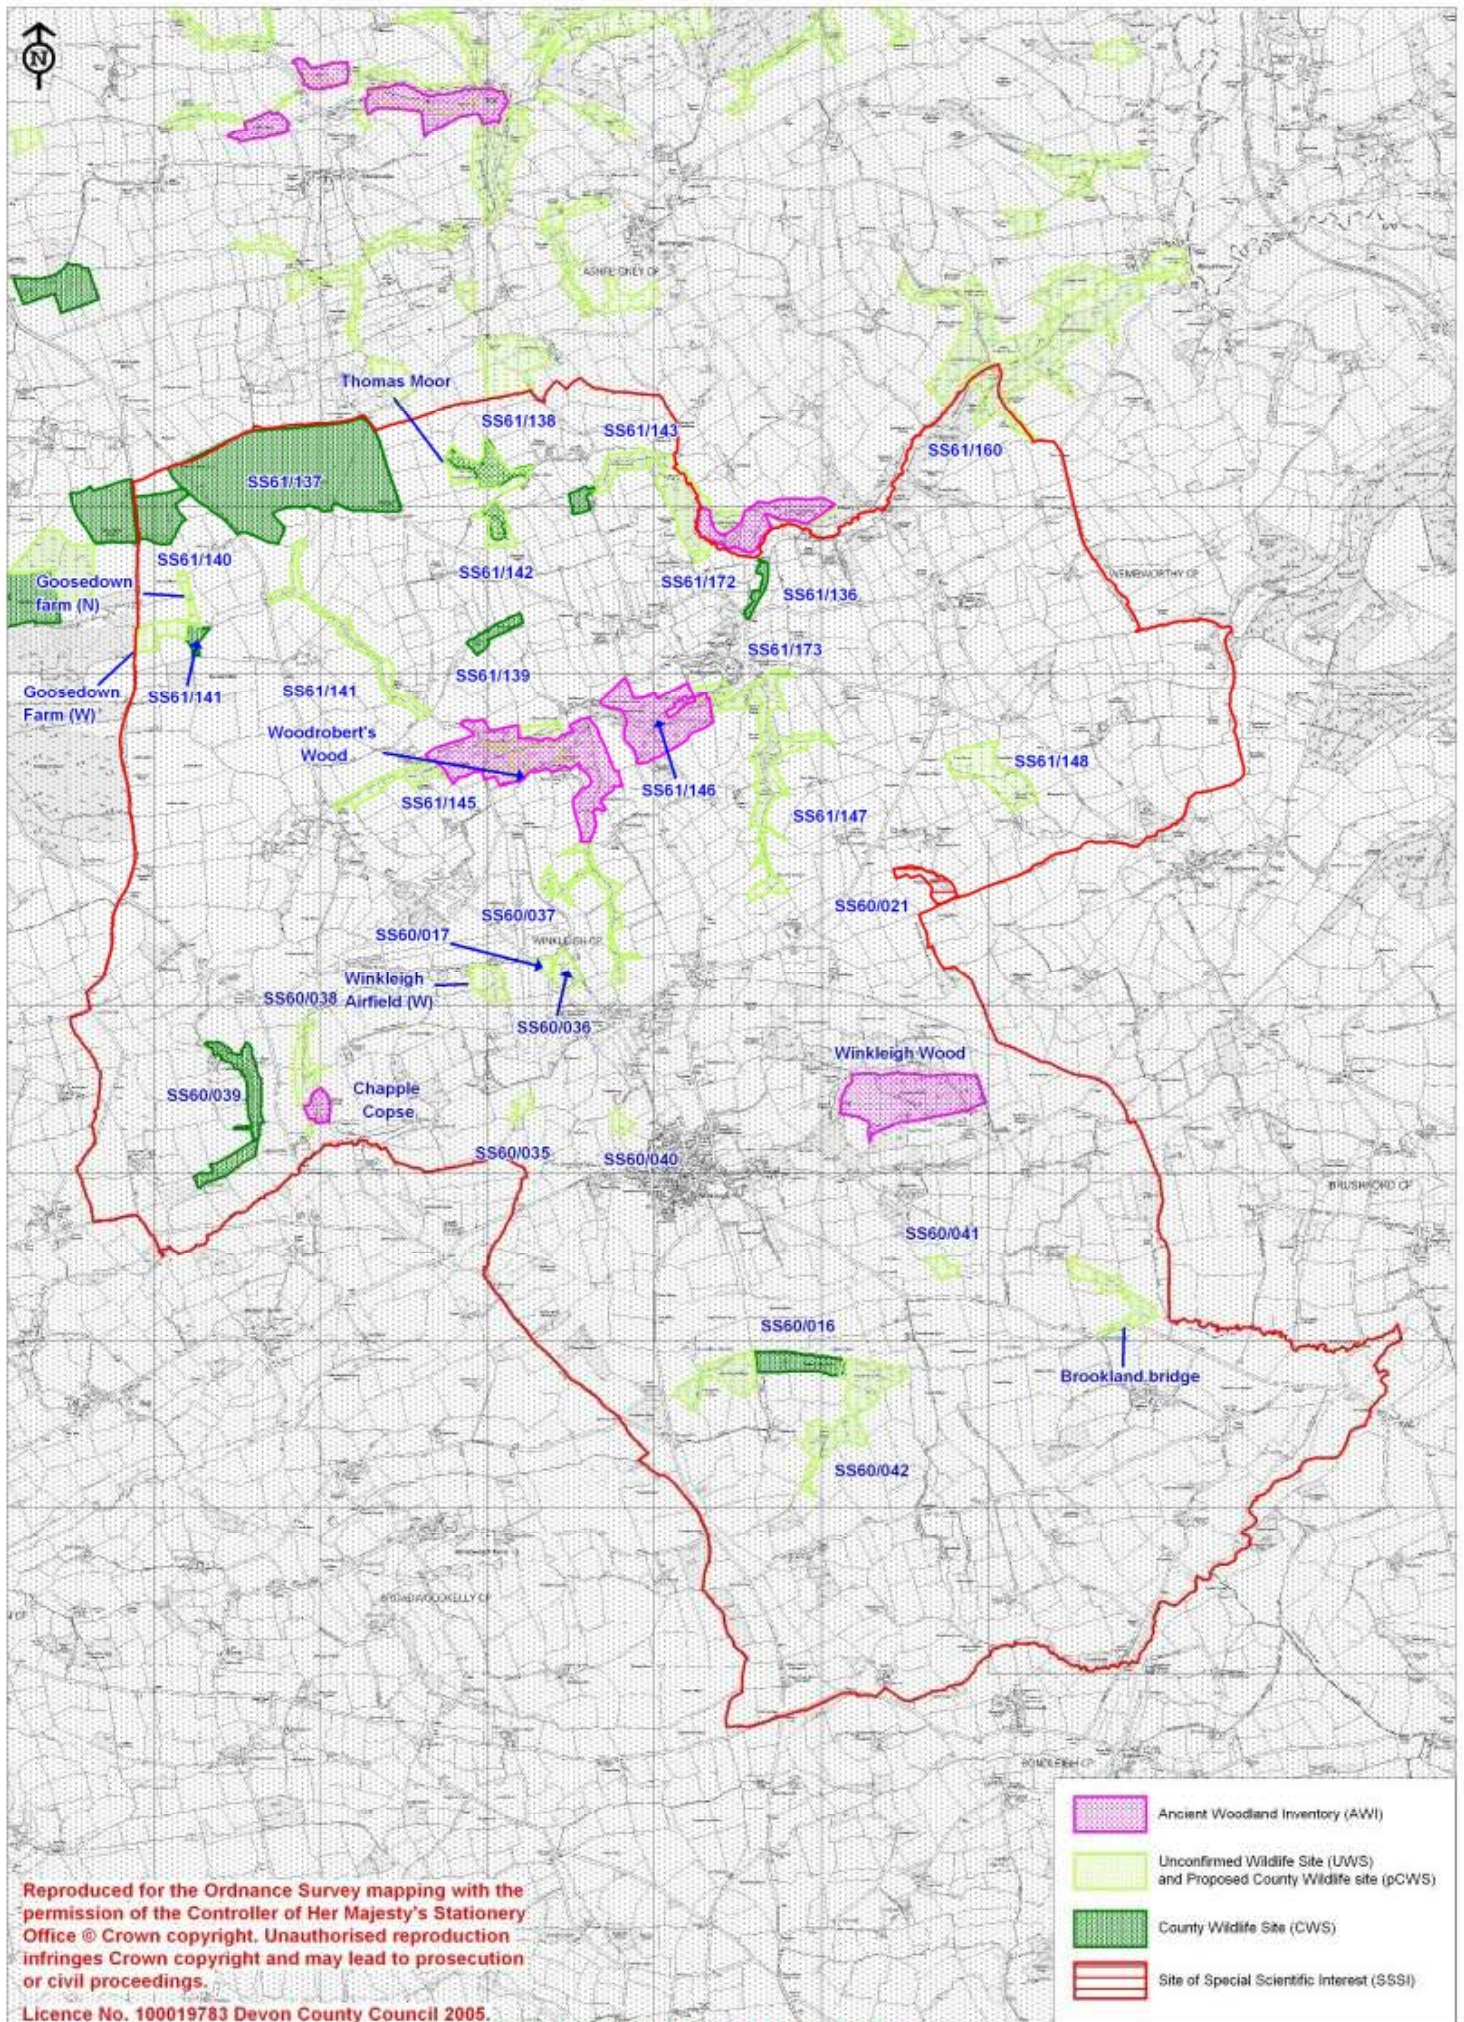

Statutory and non-statutory sites within Winkleigh parish (2009)

Reproduced for the Ordnance Survey mapping with the permission of the Controller of Her Majesty's Stationery Office © Crown copyright. Unauthorised reproduction infringes Crown copyright and may lead to prosecution or civil proceedings.

Licence No. 100019783 Devon County Council 2005.

Map Prepared by Devon Biodiversity Records Centre 2009. NO FURTHER COPIES MAY BE MADE.