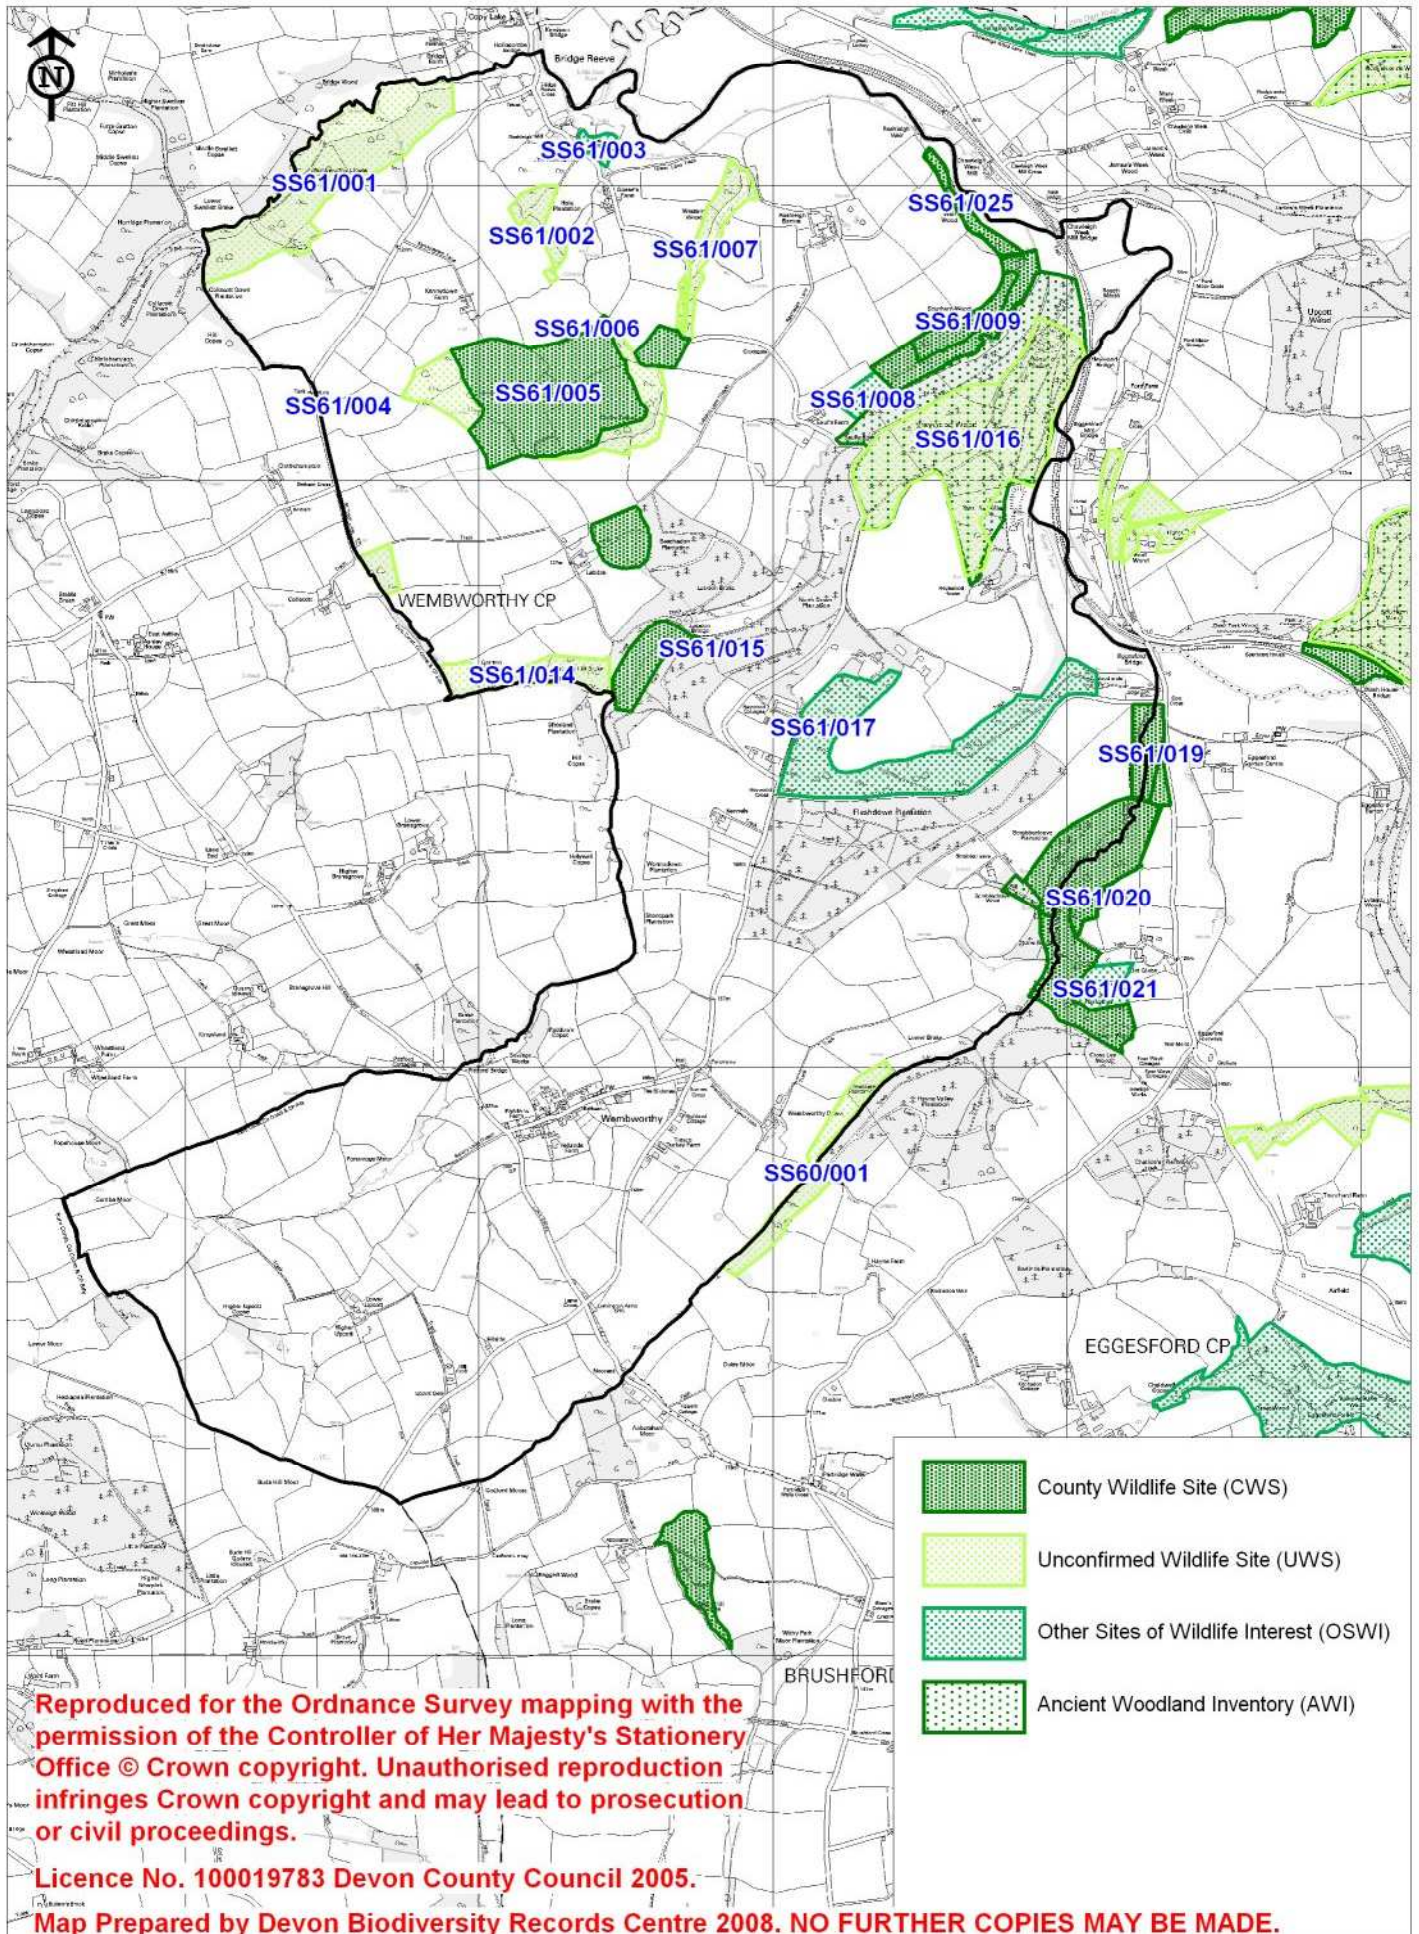

Statutory & non-statutory sites within Wembworthy parish (2008)

Reproduced for the Ordnance Survey mapping with the permission of the Controller of Her Majesty's Stationery Office © Crown copyright. Unauthorised reproduction infringes Crown copyright and may lead to prosecution or civil proceedings.

Licence No. 100019783 Devon County Council 2005.

Map Prepared by Devon Biodiversity Records Centre 2008. NO FURTHER COPIES MAY BE MADE.