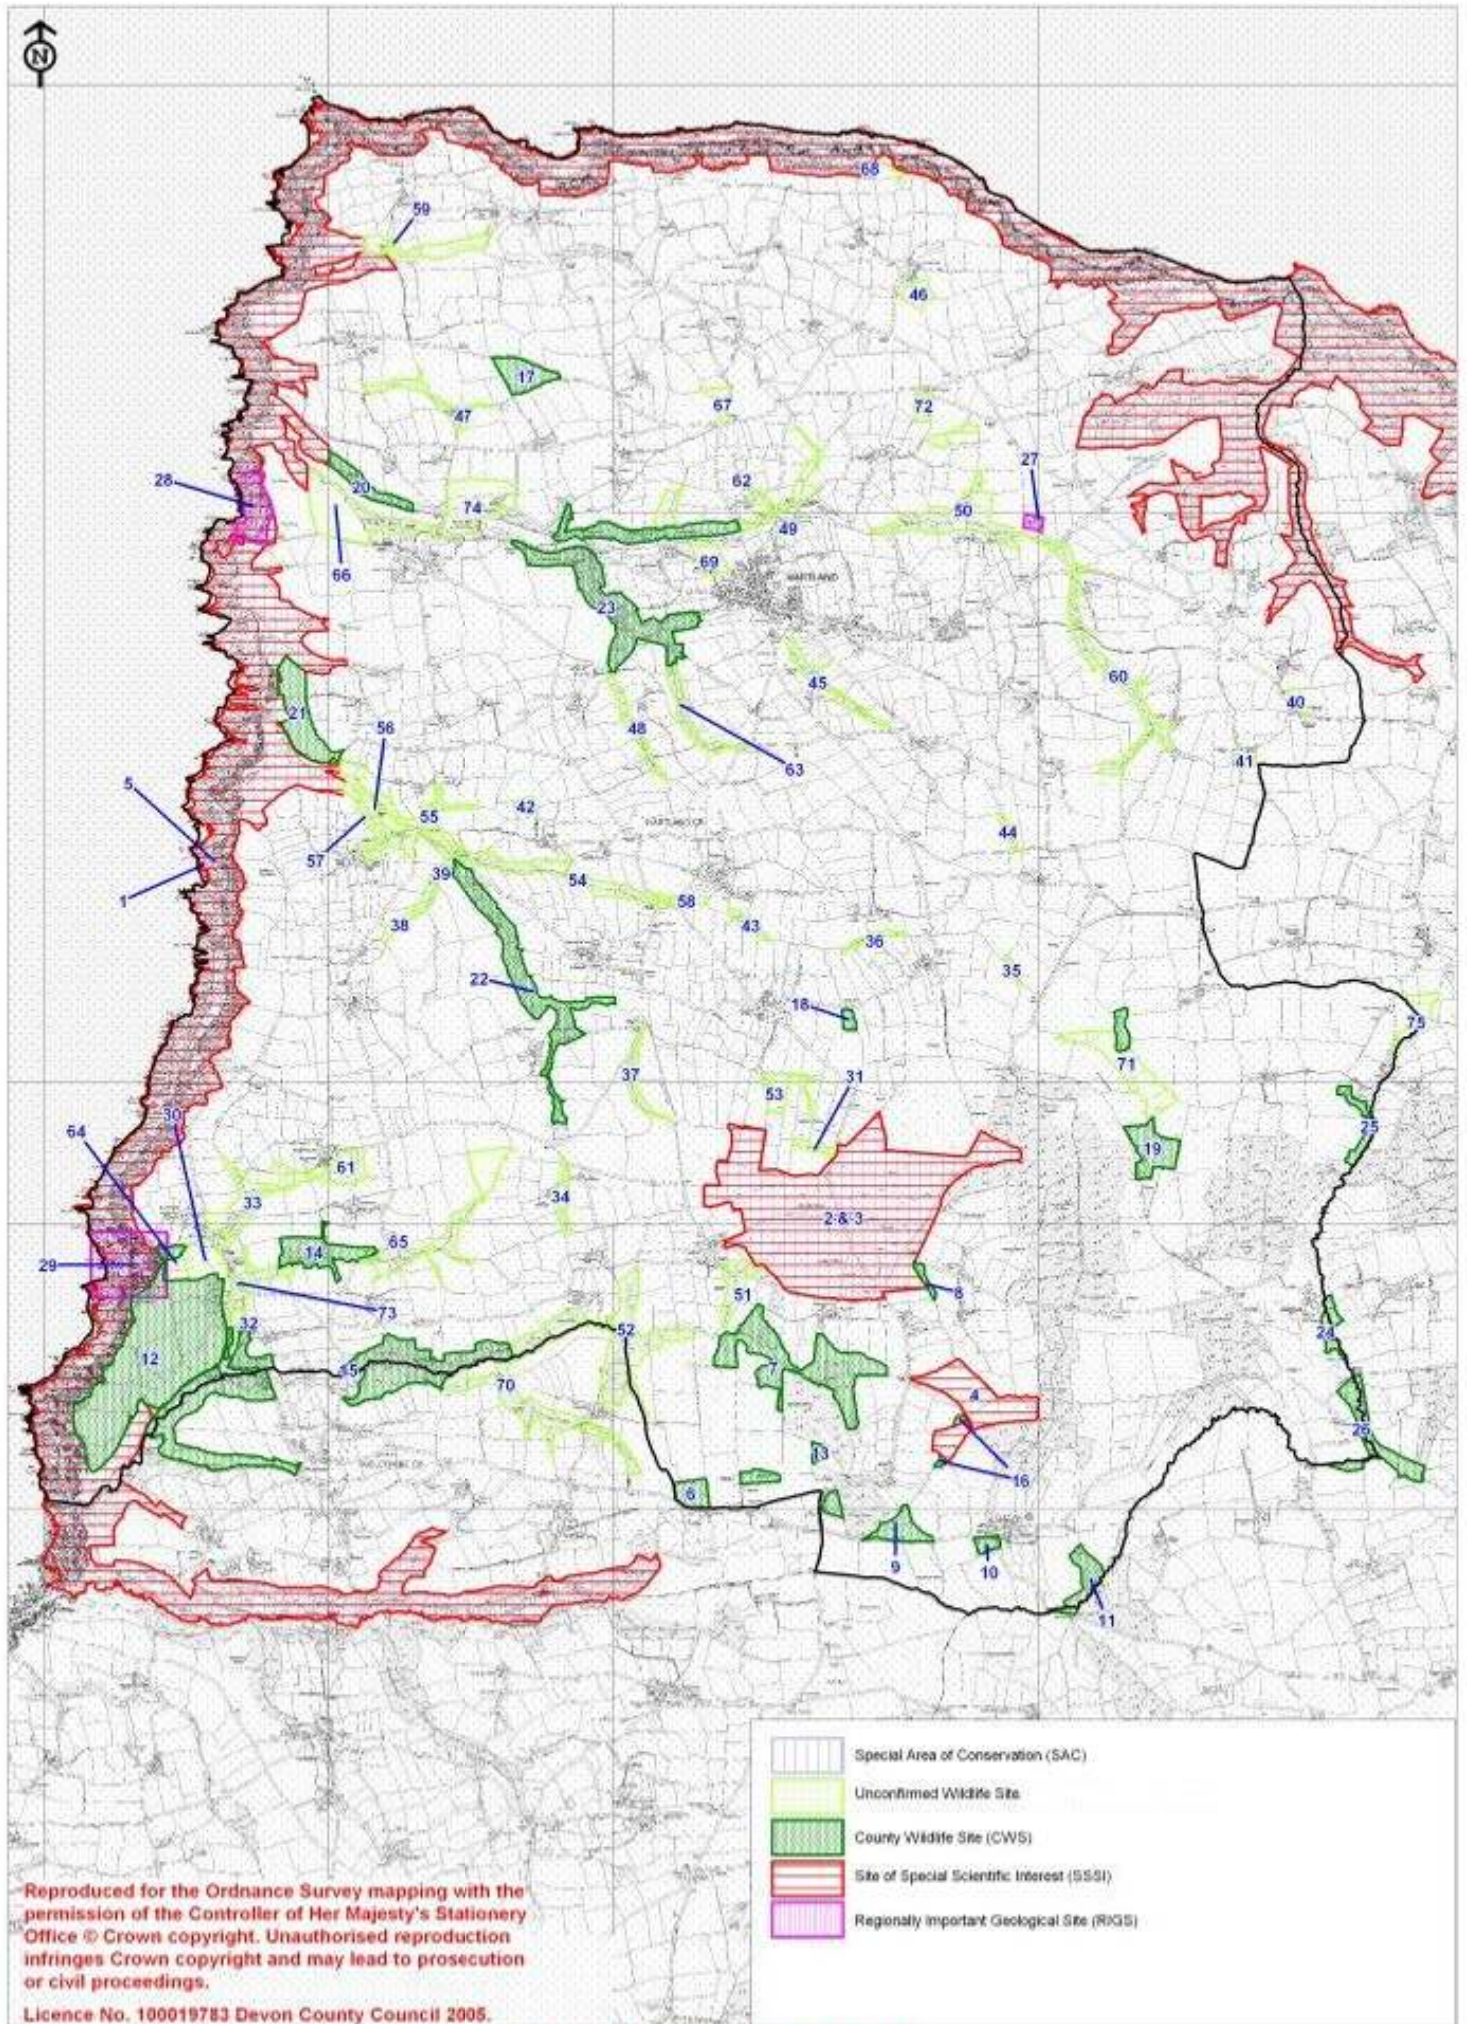

Statutory and non-statutory sites within Hartland parish (2010) Enq no.4801

Reproduced for the Ordnance Survey mapping with the permission of the Controller of Her Majesty's Stationery Office © Crown copyright. Unauthorised reproduction infringes Crown copyright and may lead to prosecution or civil proceedings.

Licence No. 100019783 Devon County Council 2005.

Map Prepared by Devon Biodiversity Records Centre 2009. NO FURTHER COPIES MAY BE MADE.