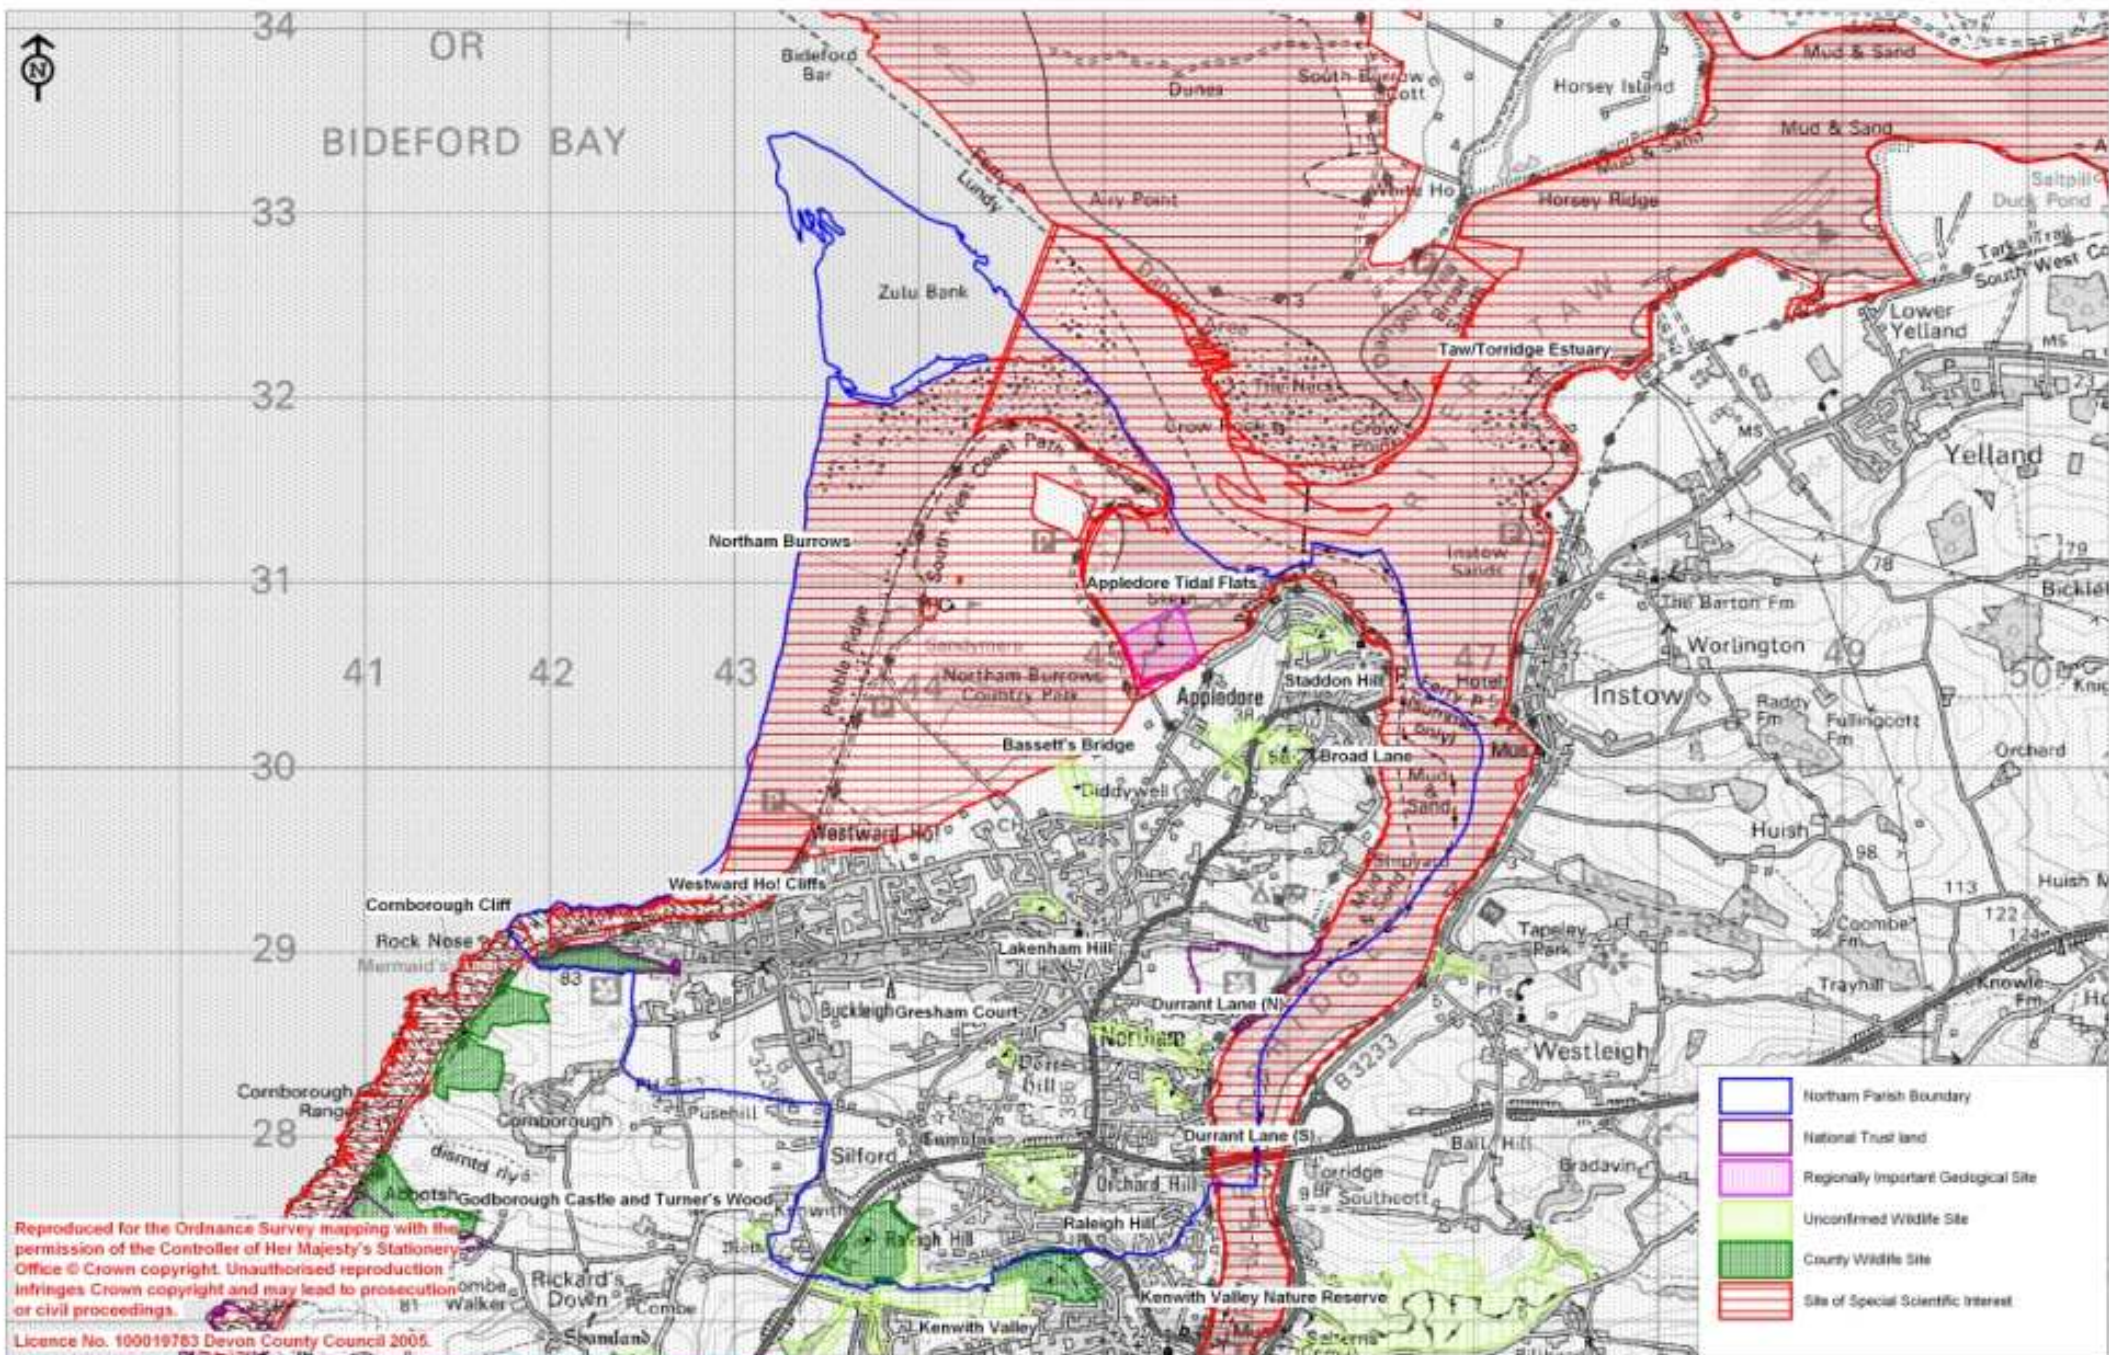

Wildlife Sites within Northam Parish

Reproduced for the Ordnance Survey mapping with the permission of the Controller of Her Majesty's Stationery Office © Crown copyright. Unauthorised reproduction infringes Crown copyright and may lead to prosecution or civil proceedings.

Licence No. 100019783 Devon County Council 2005.

Map Prepared by Devon Biodiversity Records Centre 2007. NO FURTHER COPIES MAY BE MADE.