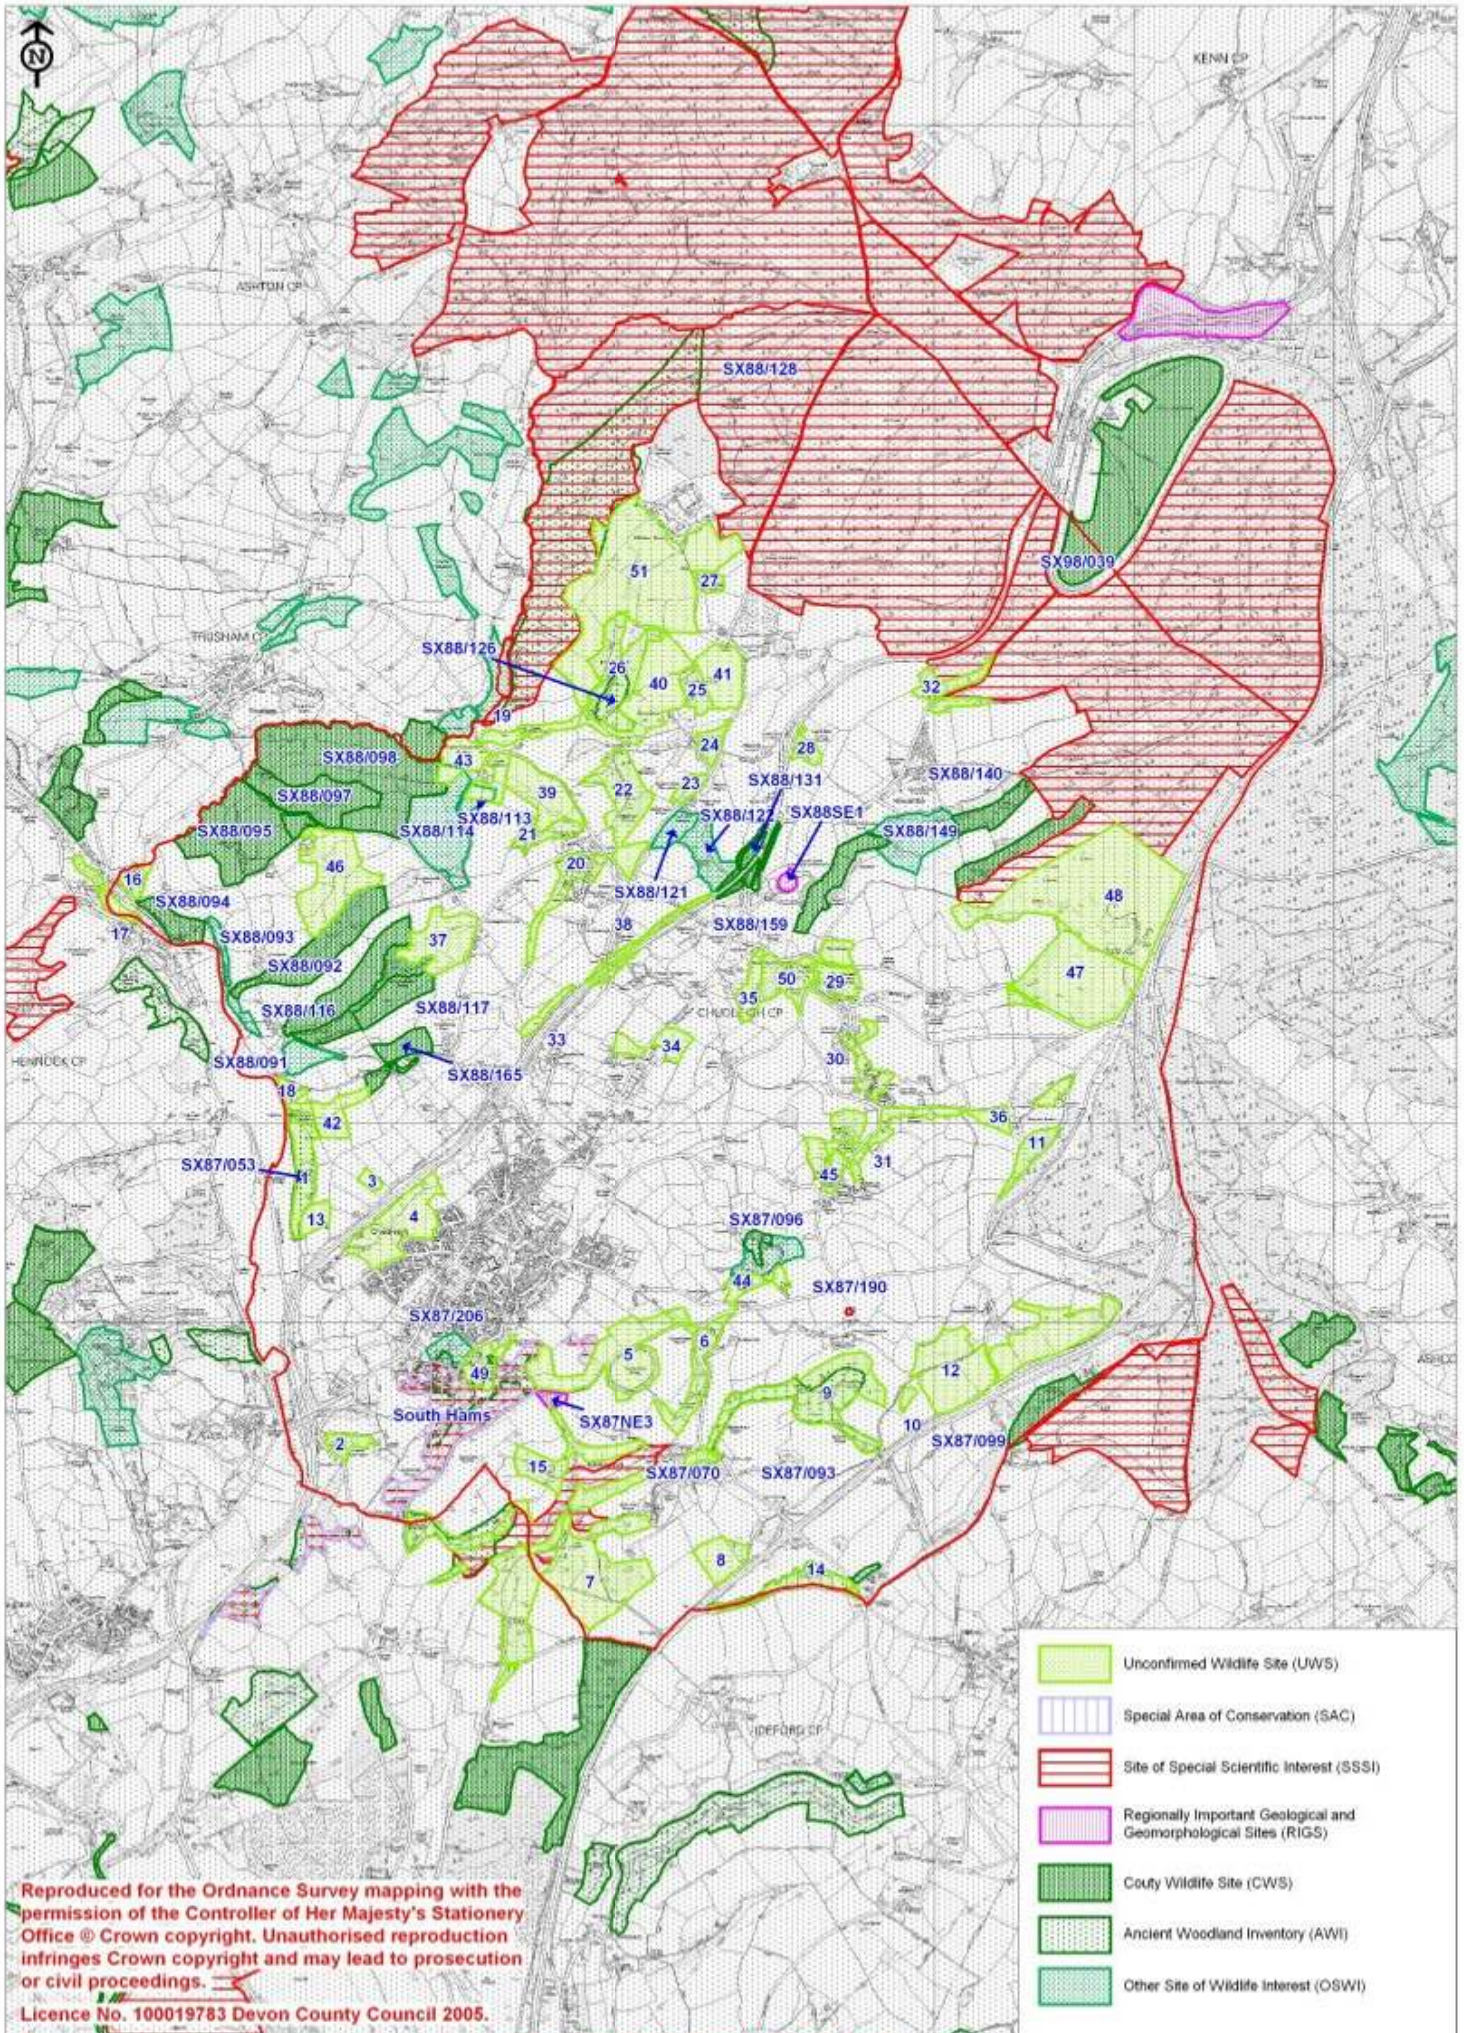

Statutory and non-statutory within Chudleigh parish (2009)

Reproduced for the Ordnance Survey mapping with the permission of the Controller of Her Majesty's Stationery Office © Crown copyright. Unauthorised reproduction infringes Crown copyright and may lead to prosecution or civil proceedings.

Licence No. 100019783 Devon County Council 2005.

Map Prepared by Devon Biodiversity Records Centre 2009. NO FURTHER COPIES MAY BE MADE.