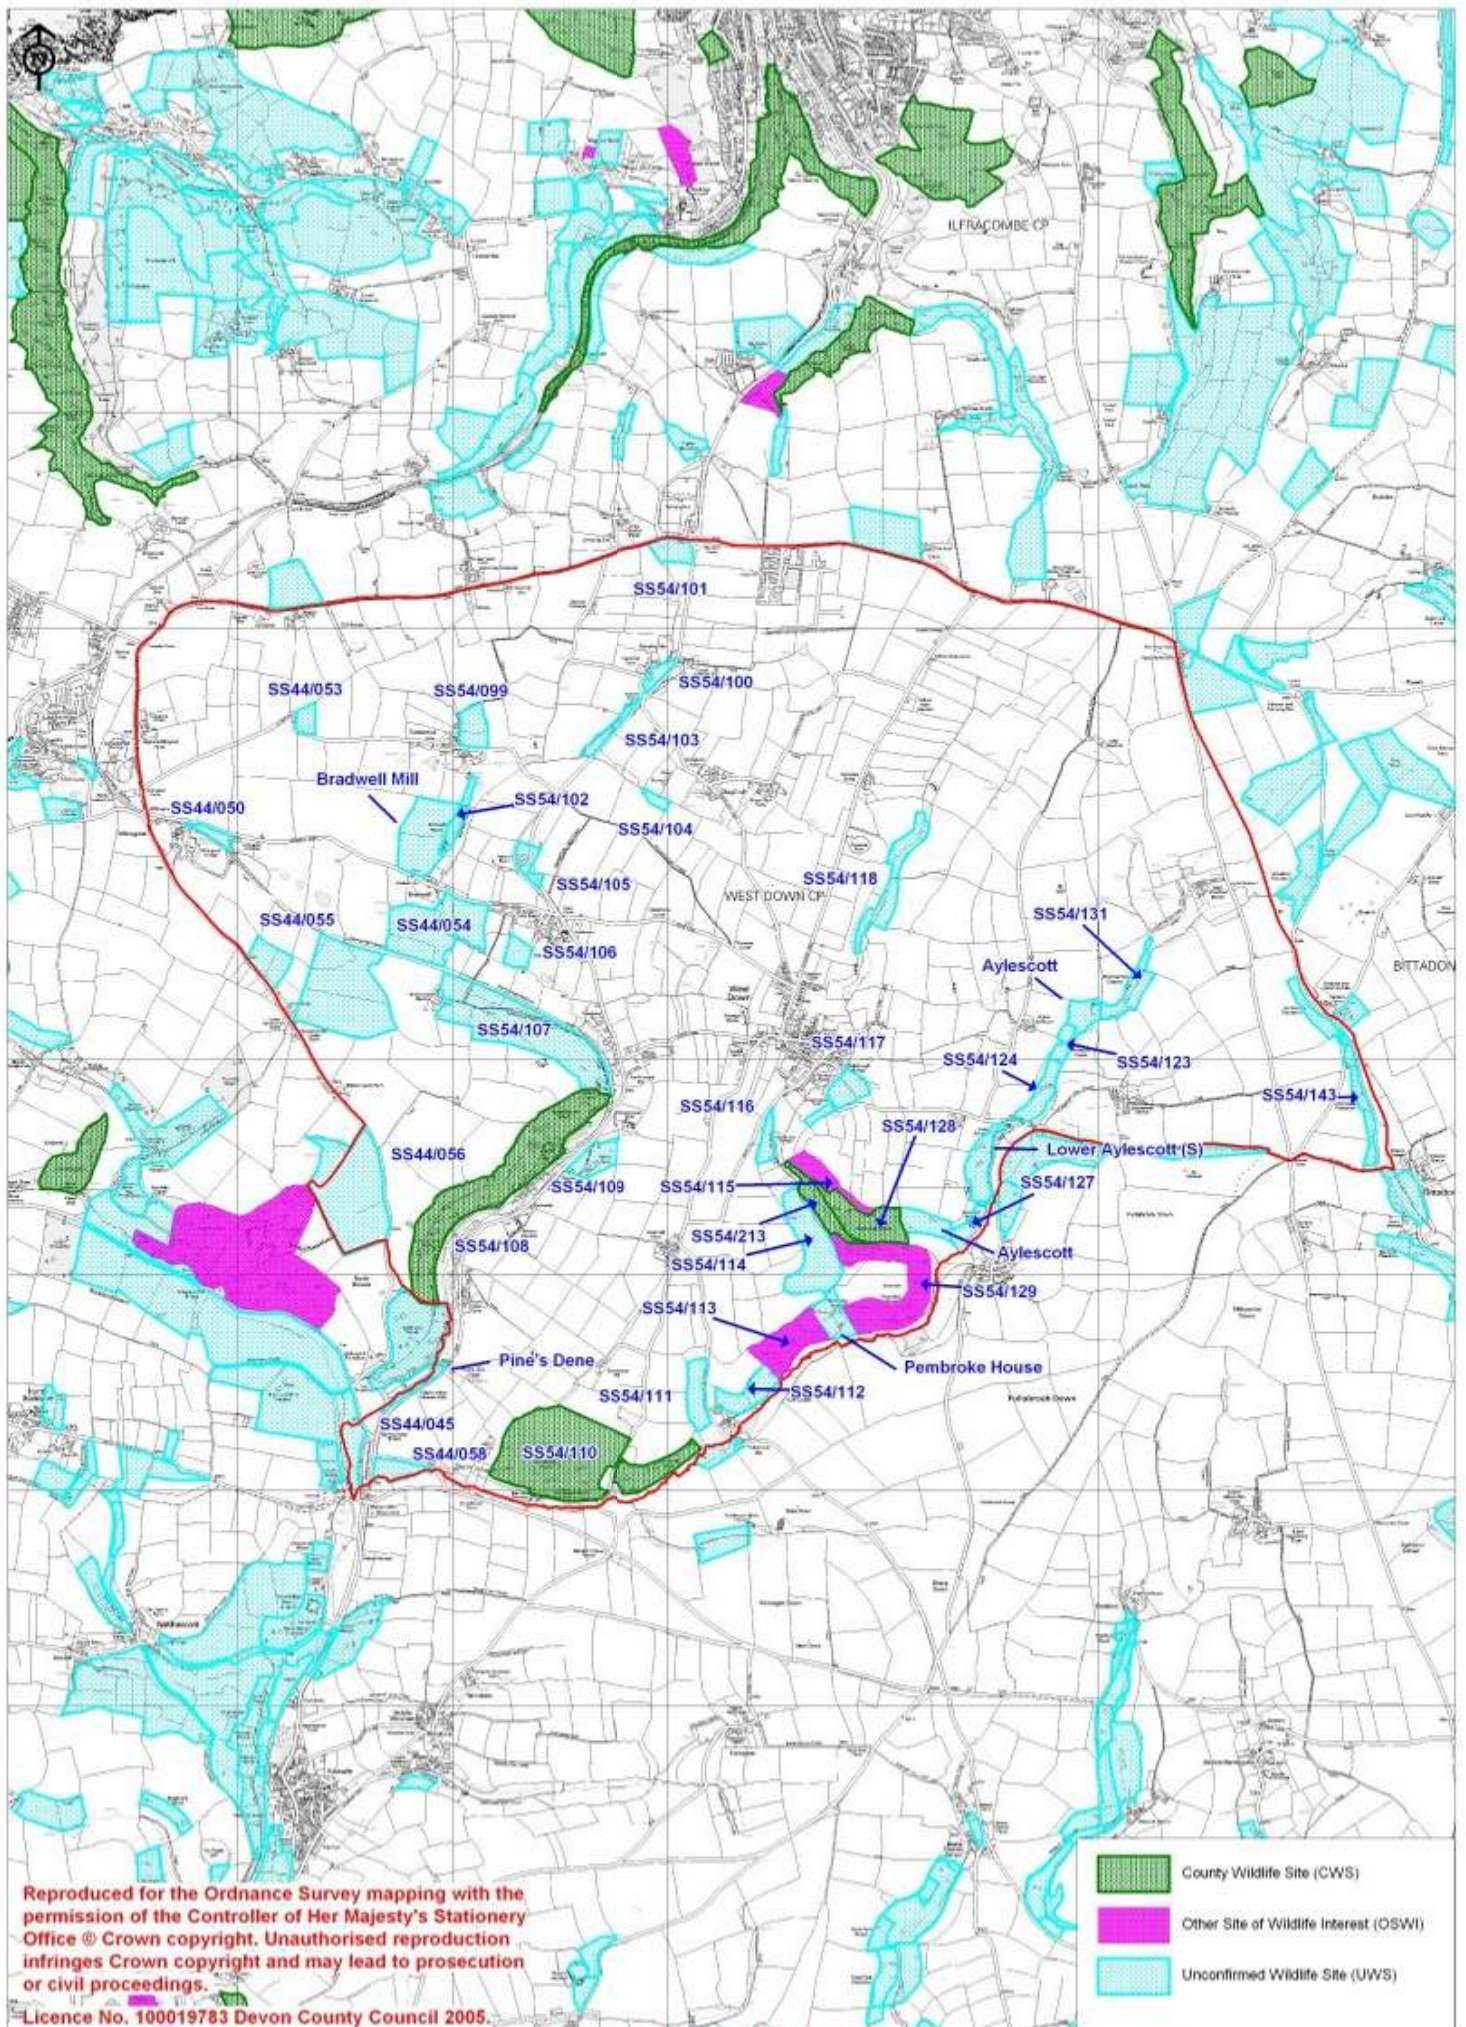

Statutory and non-statutory sites within West Down Parish (2008)

Reproduced for the Ordnance Survey mapping with the permission of the Controller of Her Majesty's Stationery Office © Crown copyright. Unauthorised reproduction infringes Crown copyright and may lead to prosecution or civil proceedings.

Licence No. 100019783 Devon County Council 2005.

Map Prepared by Devon Biodiversity Records Centre 2008. NO FURTHER COPIES MAY BE MADE.