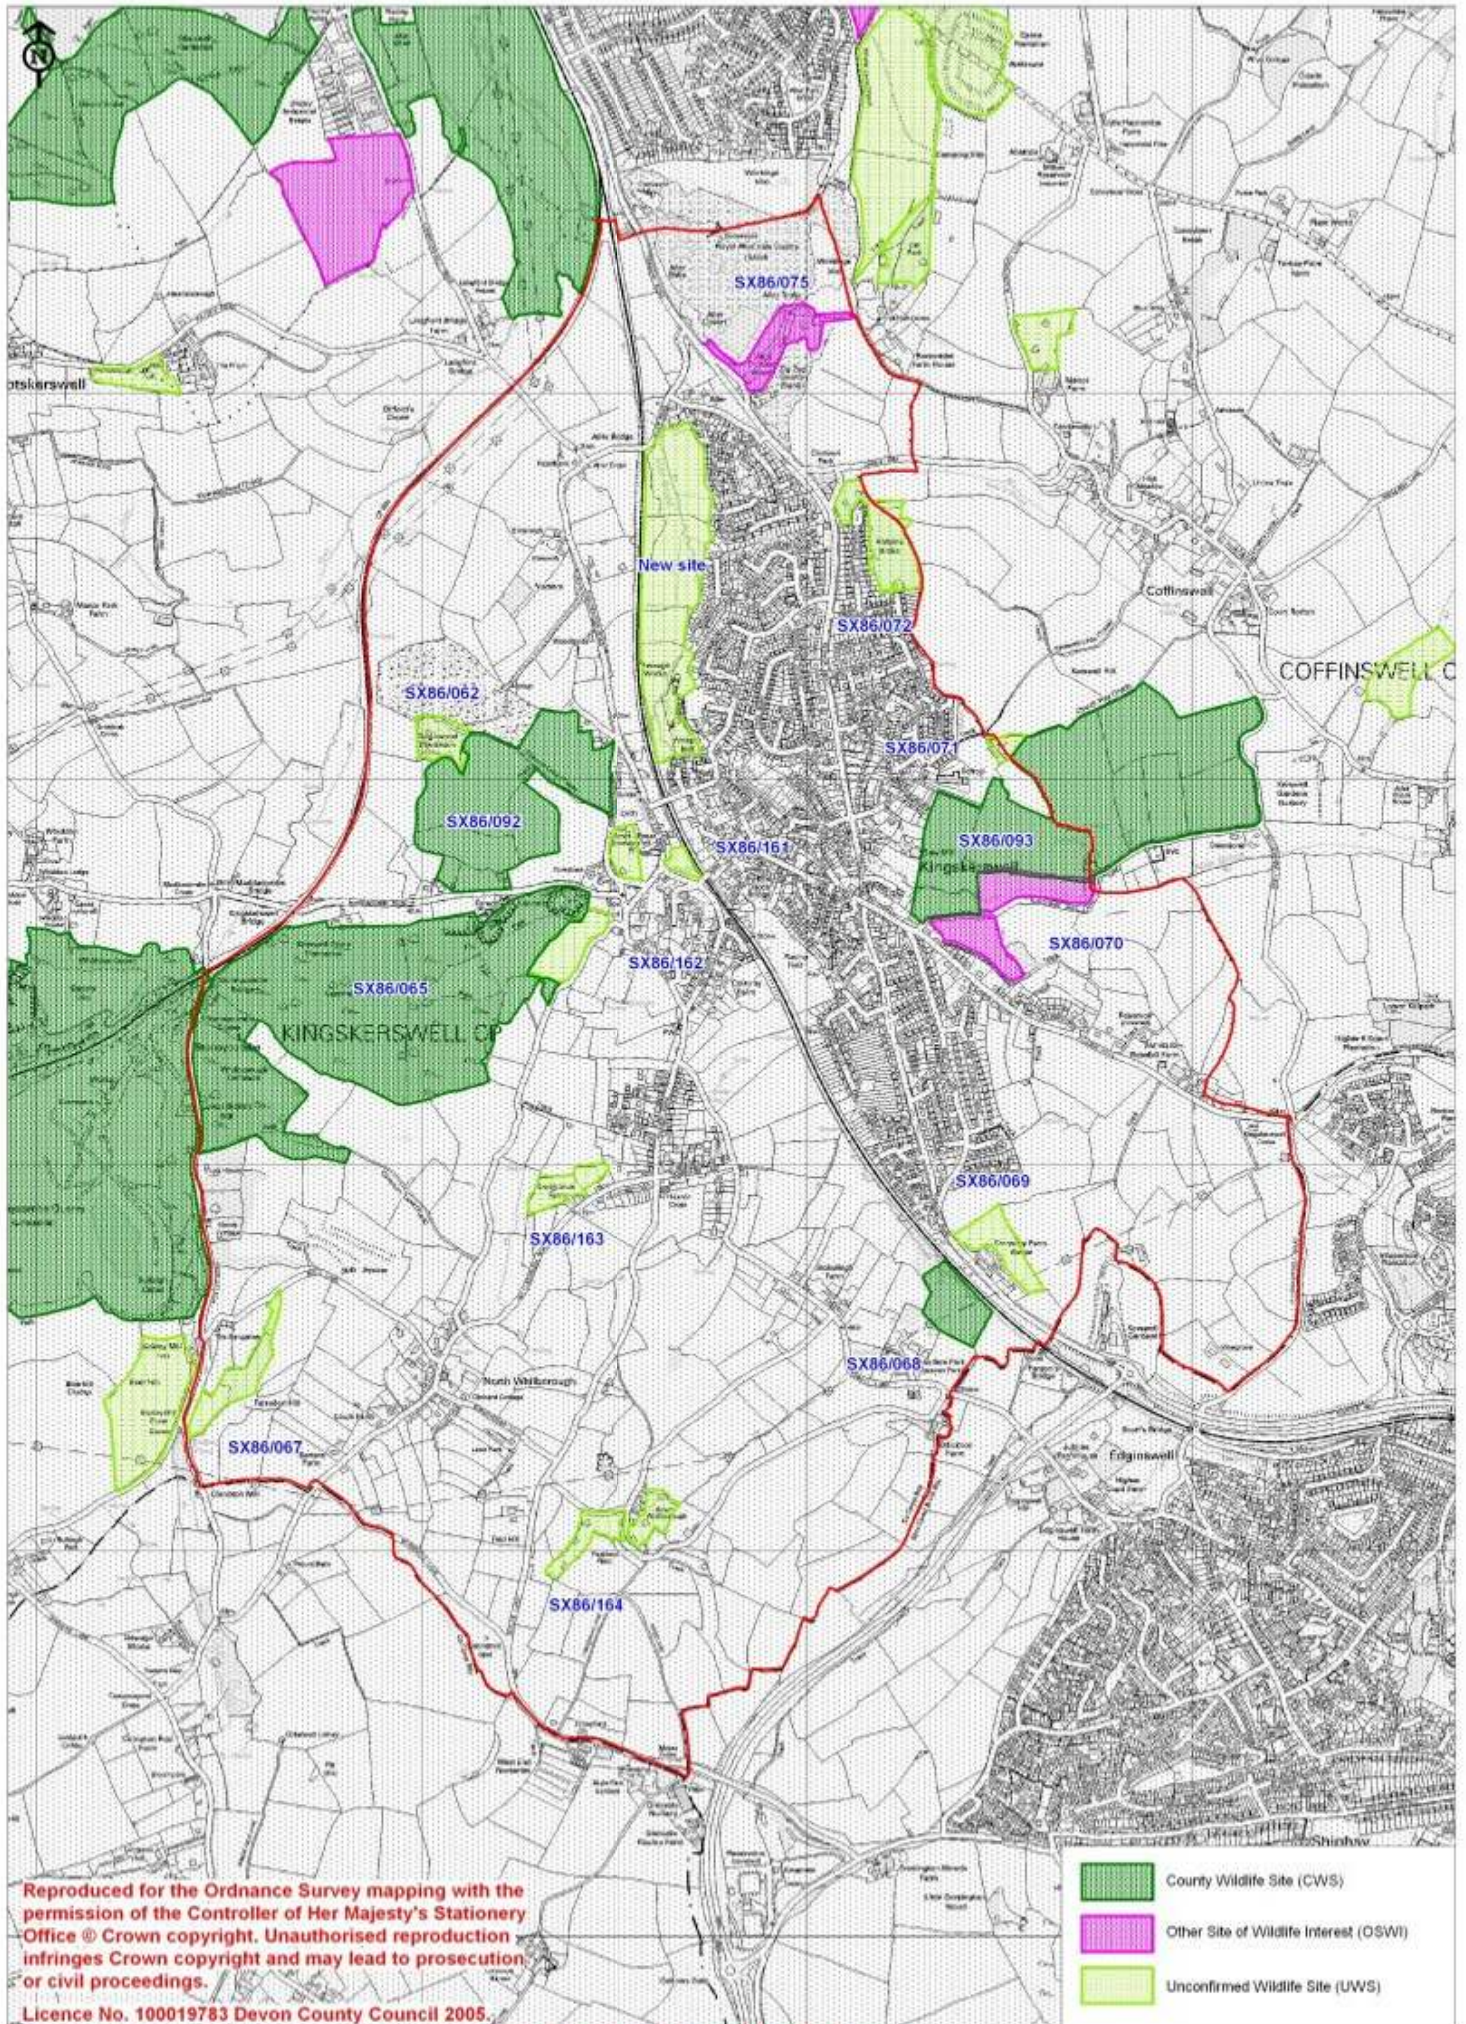

Statutory and non-statutory sites within Kingkerswell Parish (2009)

Reproduced for the Ordnance Survey mapping with the permission of the Controller of Her Majesty's Stationery Office © Crown copyright. Unauthorised reproduction infringes Crown copyright and may lead to prosecution or civil proceedings.

Licence No. 100019783 Devon County Council 2005.

- County Wildlife Site (CWS)
- Other Site of Wildlife Interest (OSWI)
- Unconfirmed Wildlife Site (UWS)