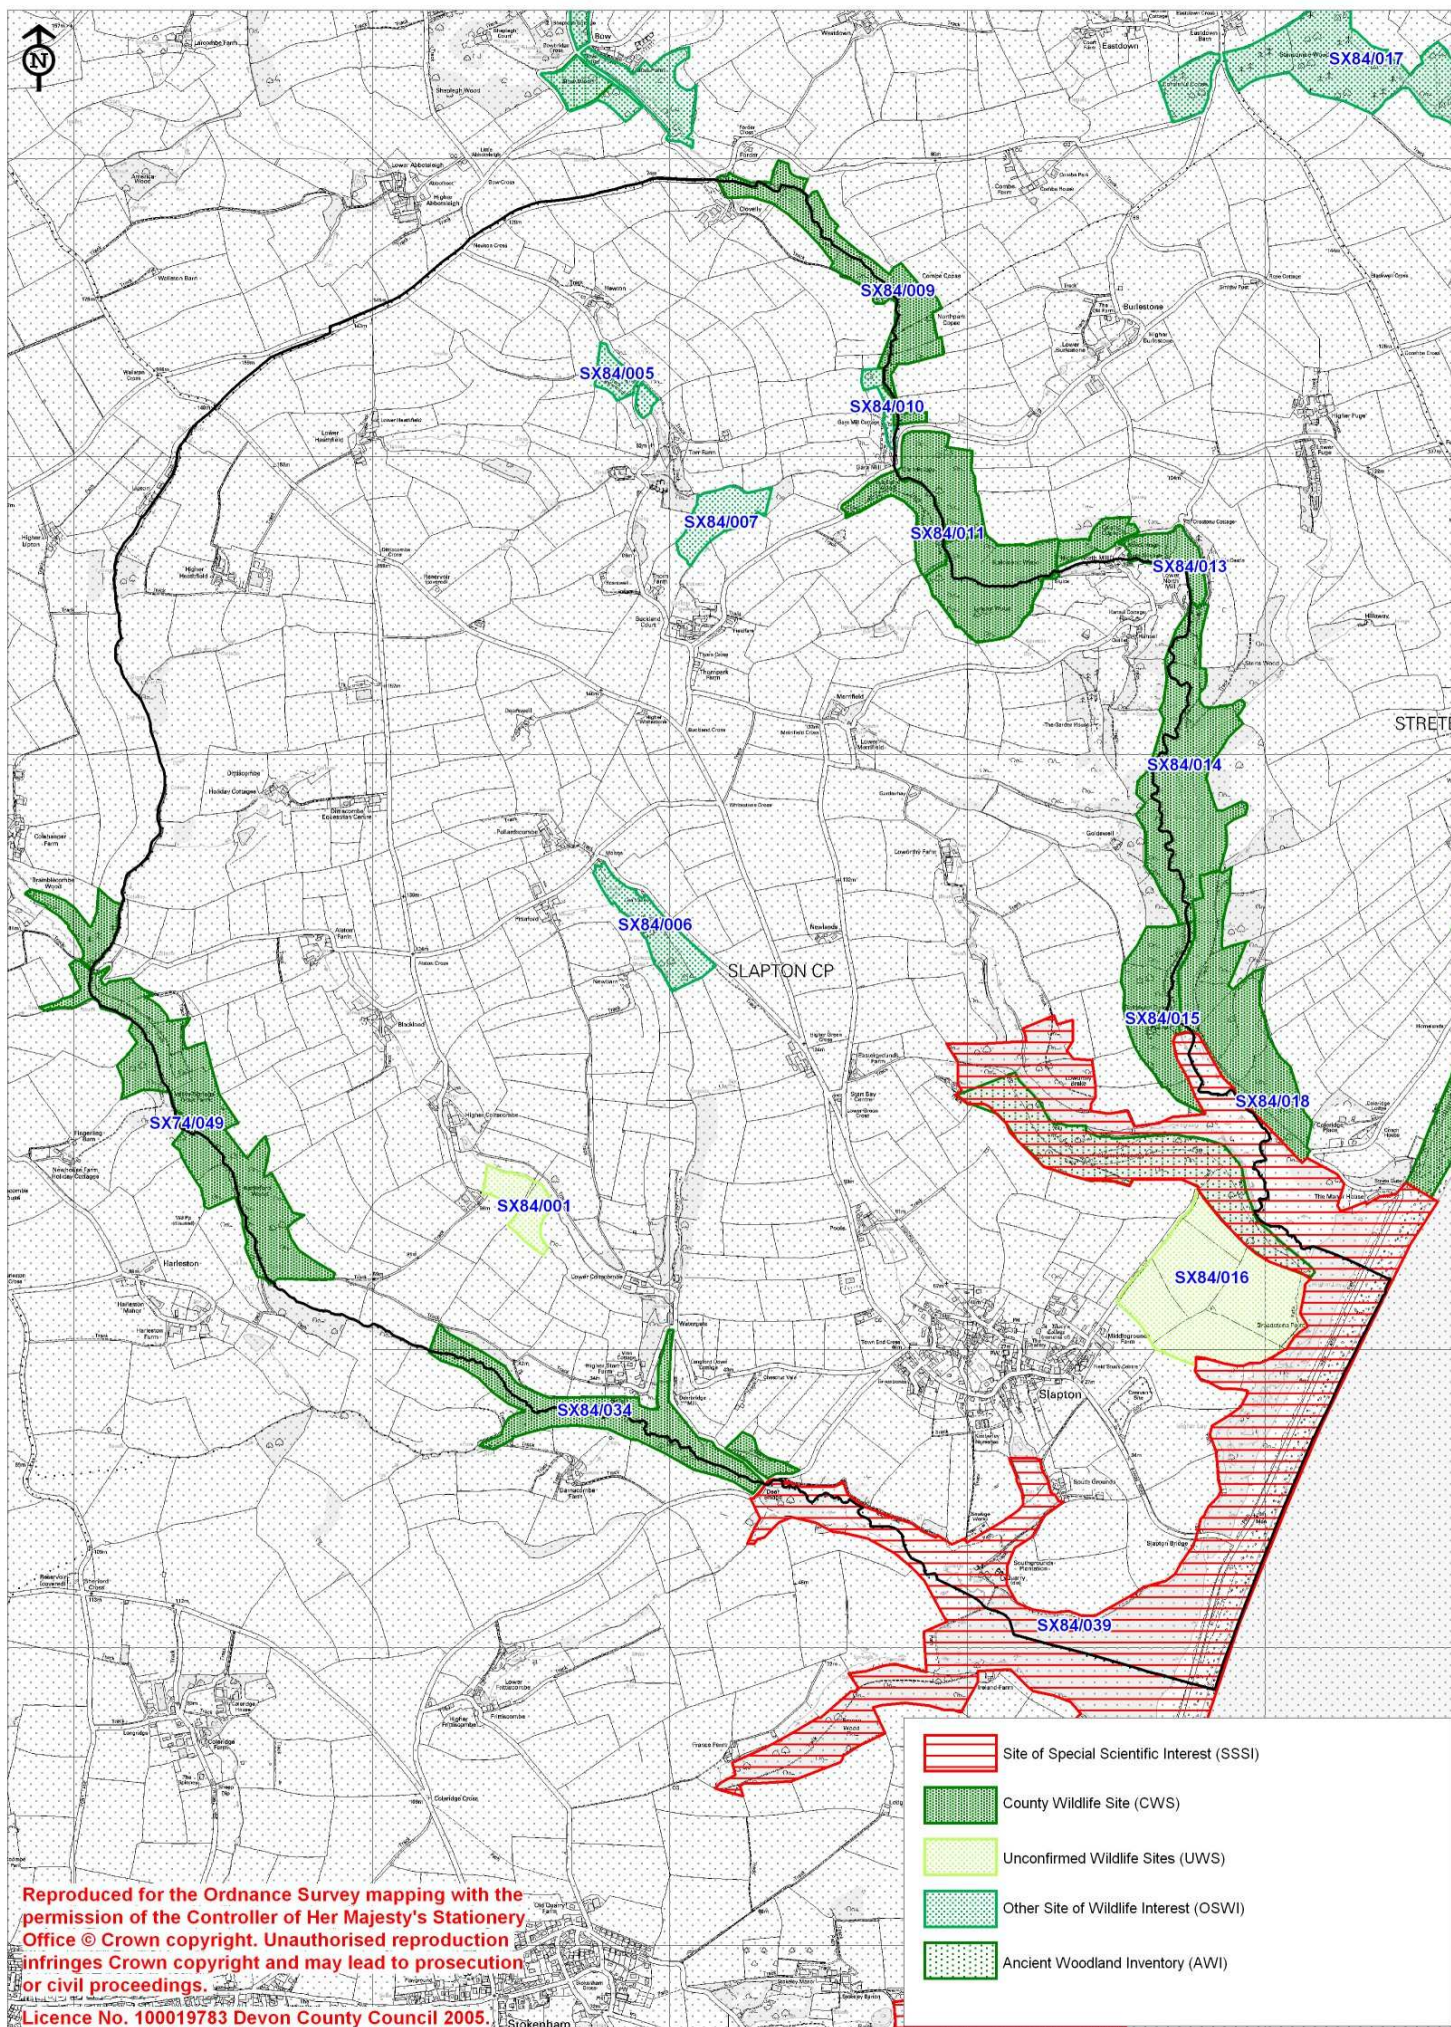

Statutory & non-statutory sites within Slapton Parish,
South Hams (2008)

Reproduced for the Ordnance Survey mapping with the permission of the Controller of Her Majesty's Stationery Office © Crown copyright. Unauthorised reproduction infringes Crown copyright and may lead to prosecution or civil proceedings.

Licence No. 100019783 Devon County Council 2005.

Map Prepared by Devon Biodiversity Records Centre 2008. NO FURTHER COPIES MAY BE MADE.