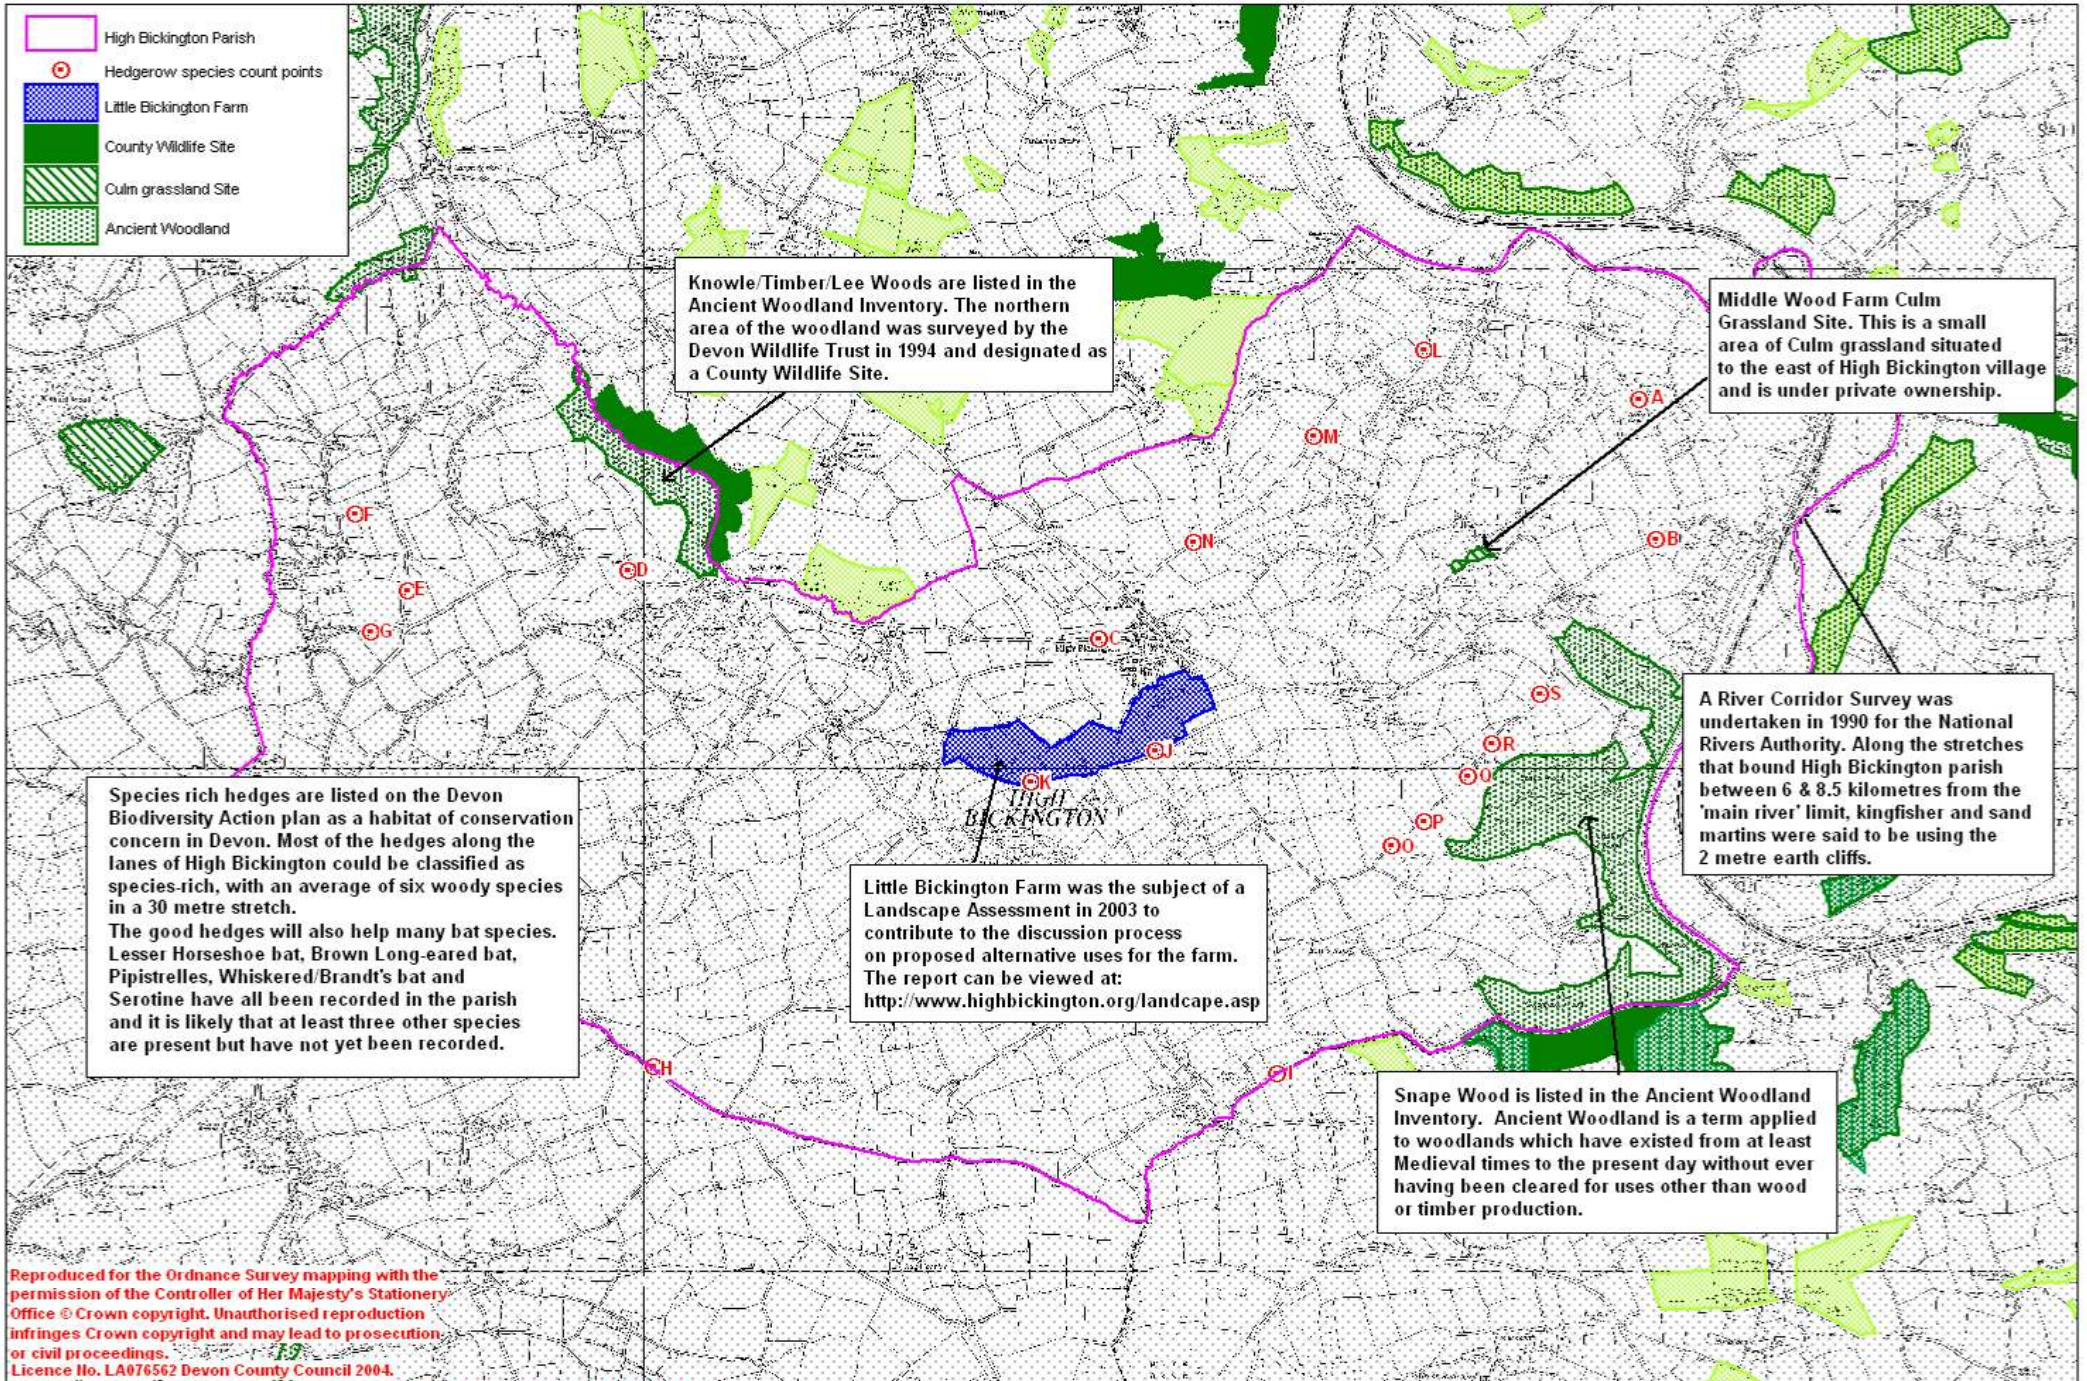

Biodiversity of the High Bickington area

Reproduced for the Ordnance Survey mapping with the permission of the Controller of Her Majesty's Stationery Office © Crown copyright. Unauthorised reproduction infringes Crown copyright and may lead to prosecution or civil proceedings.
Licence No. LA076562 Devon County Council 2004.