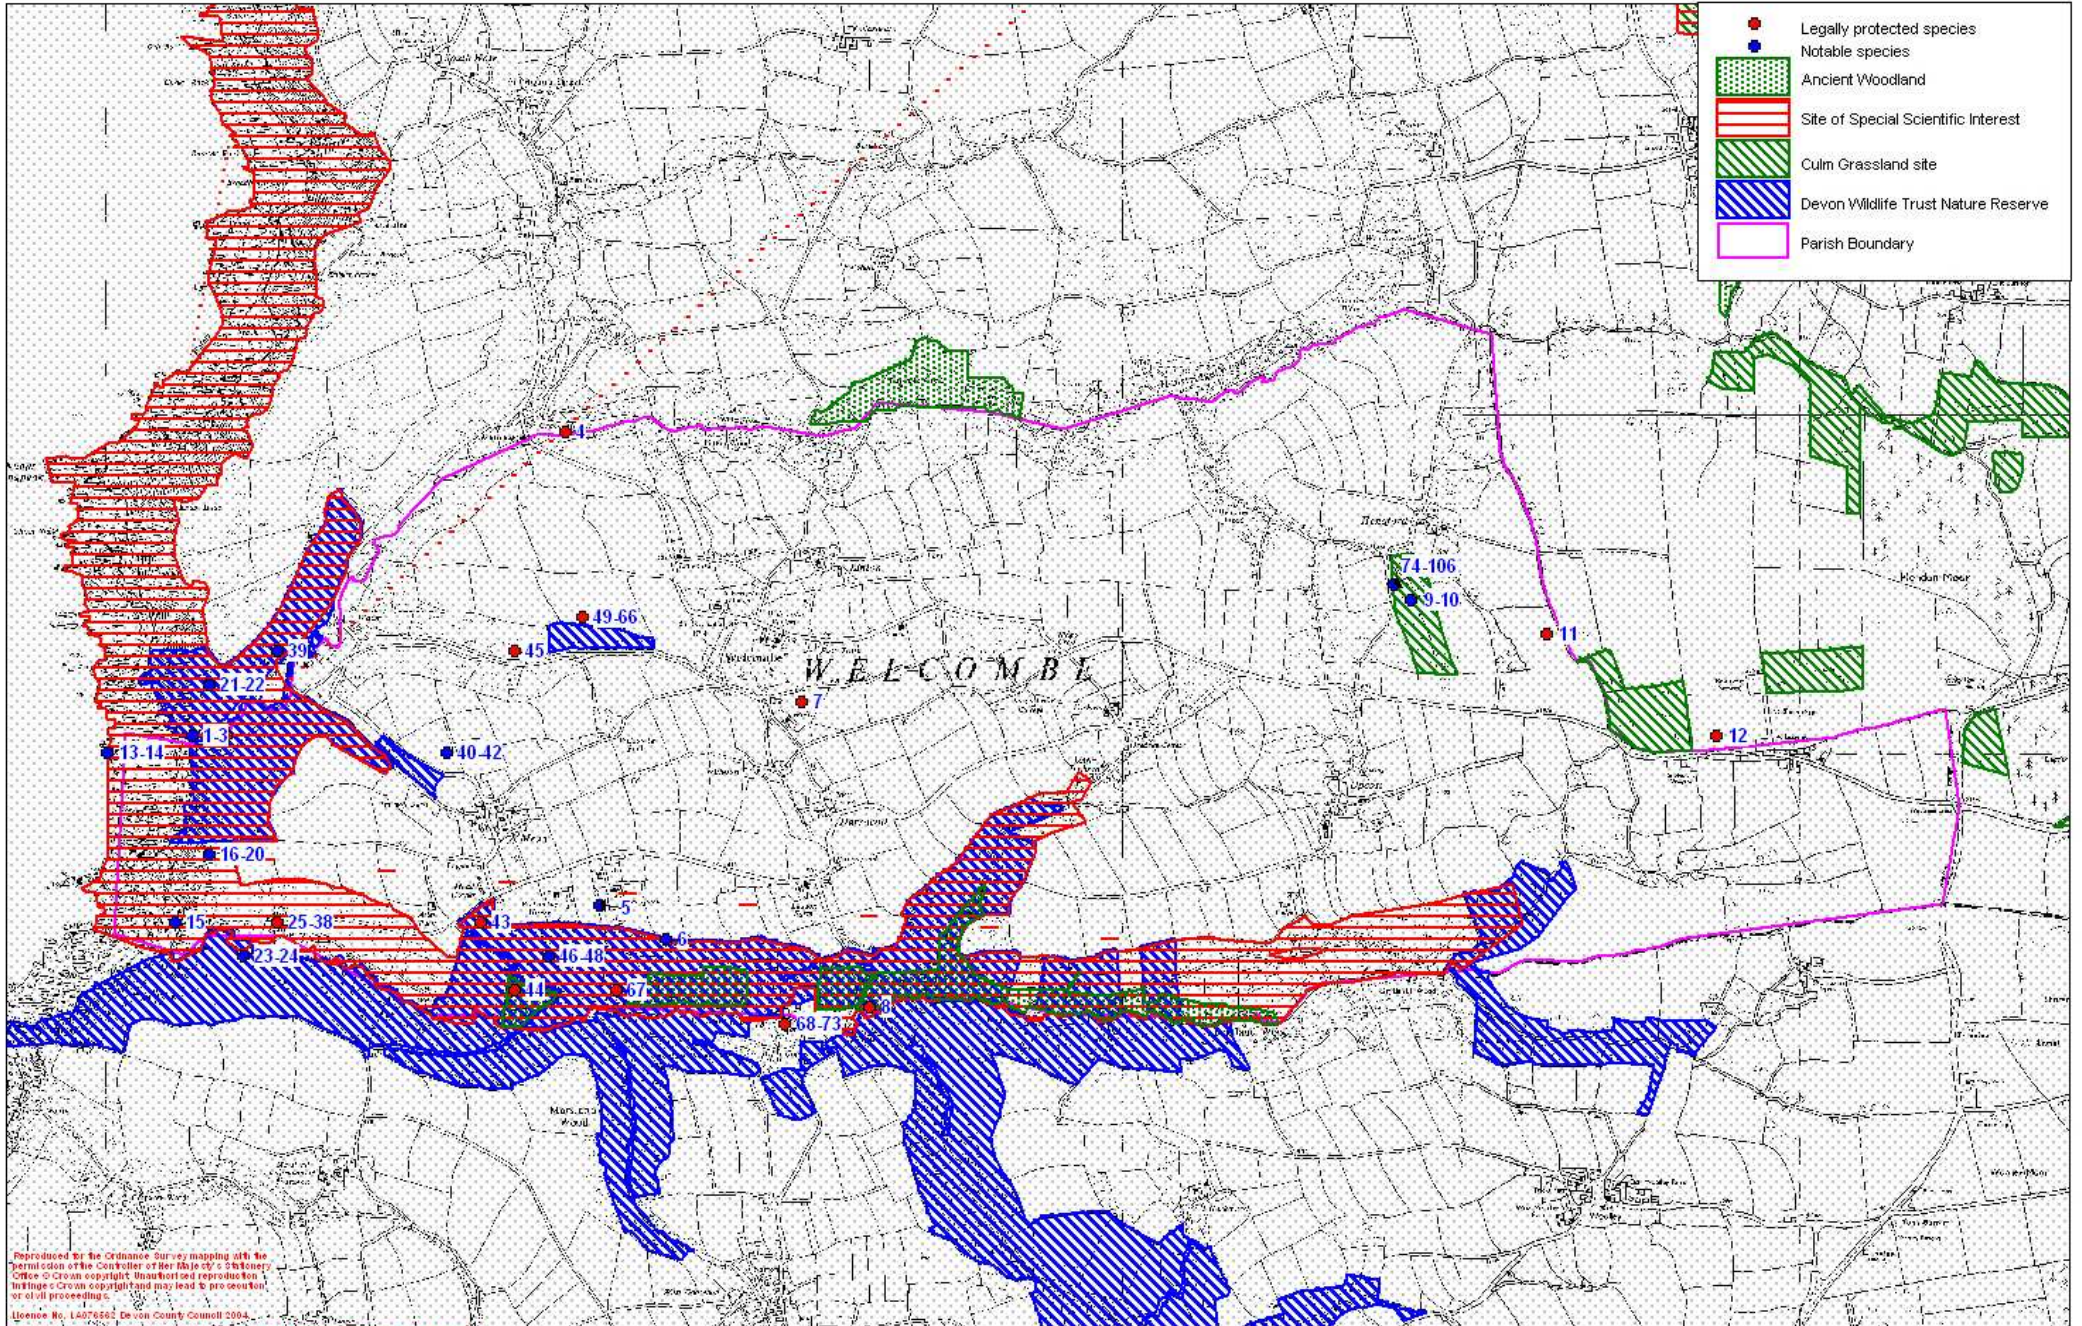

Wildlife sites and notable and protected species records within Welcombe Parish

- Legally protected species
- Notable species
- Ancient Woodland
- Site of Special Scientific Interest
- Cullm Grassland site
- Devon Wildlife Trust Nature Reserve
- Parish Boundary