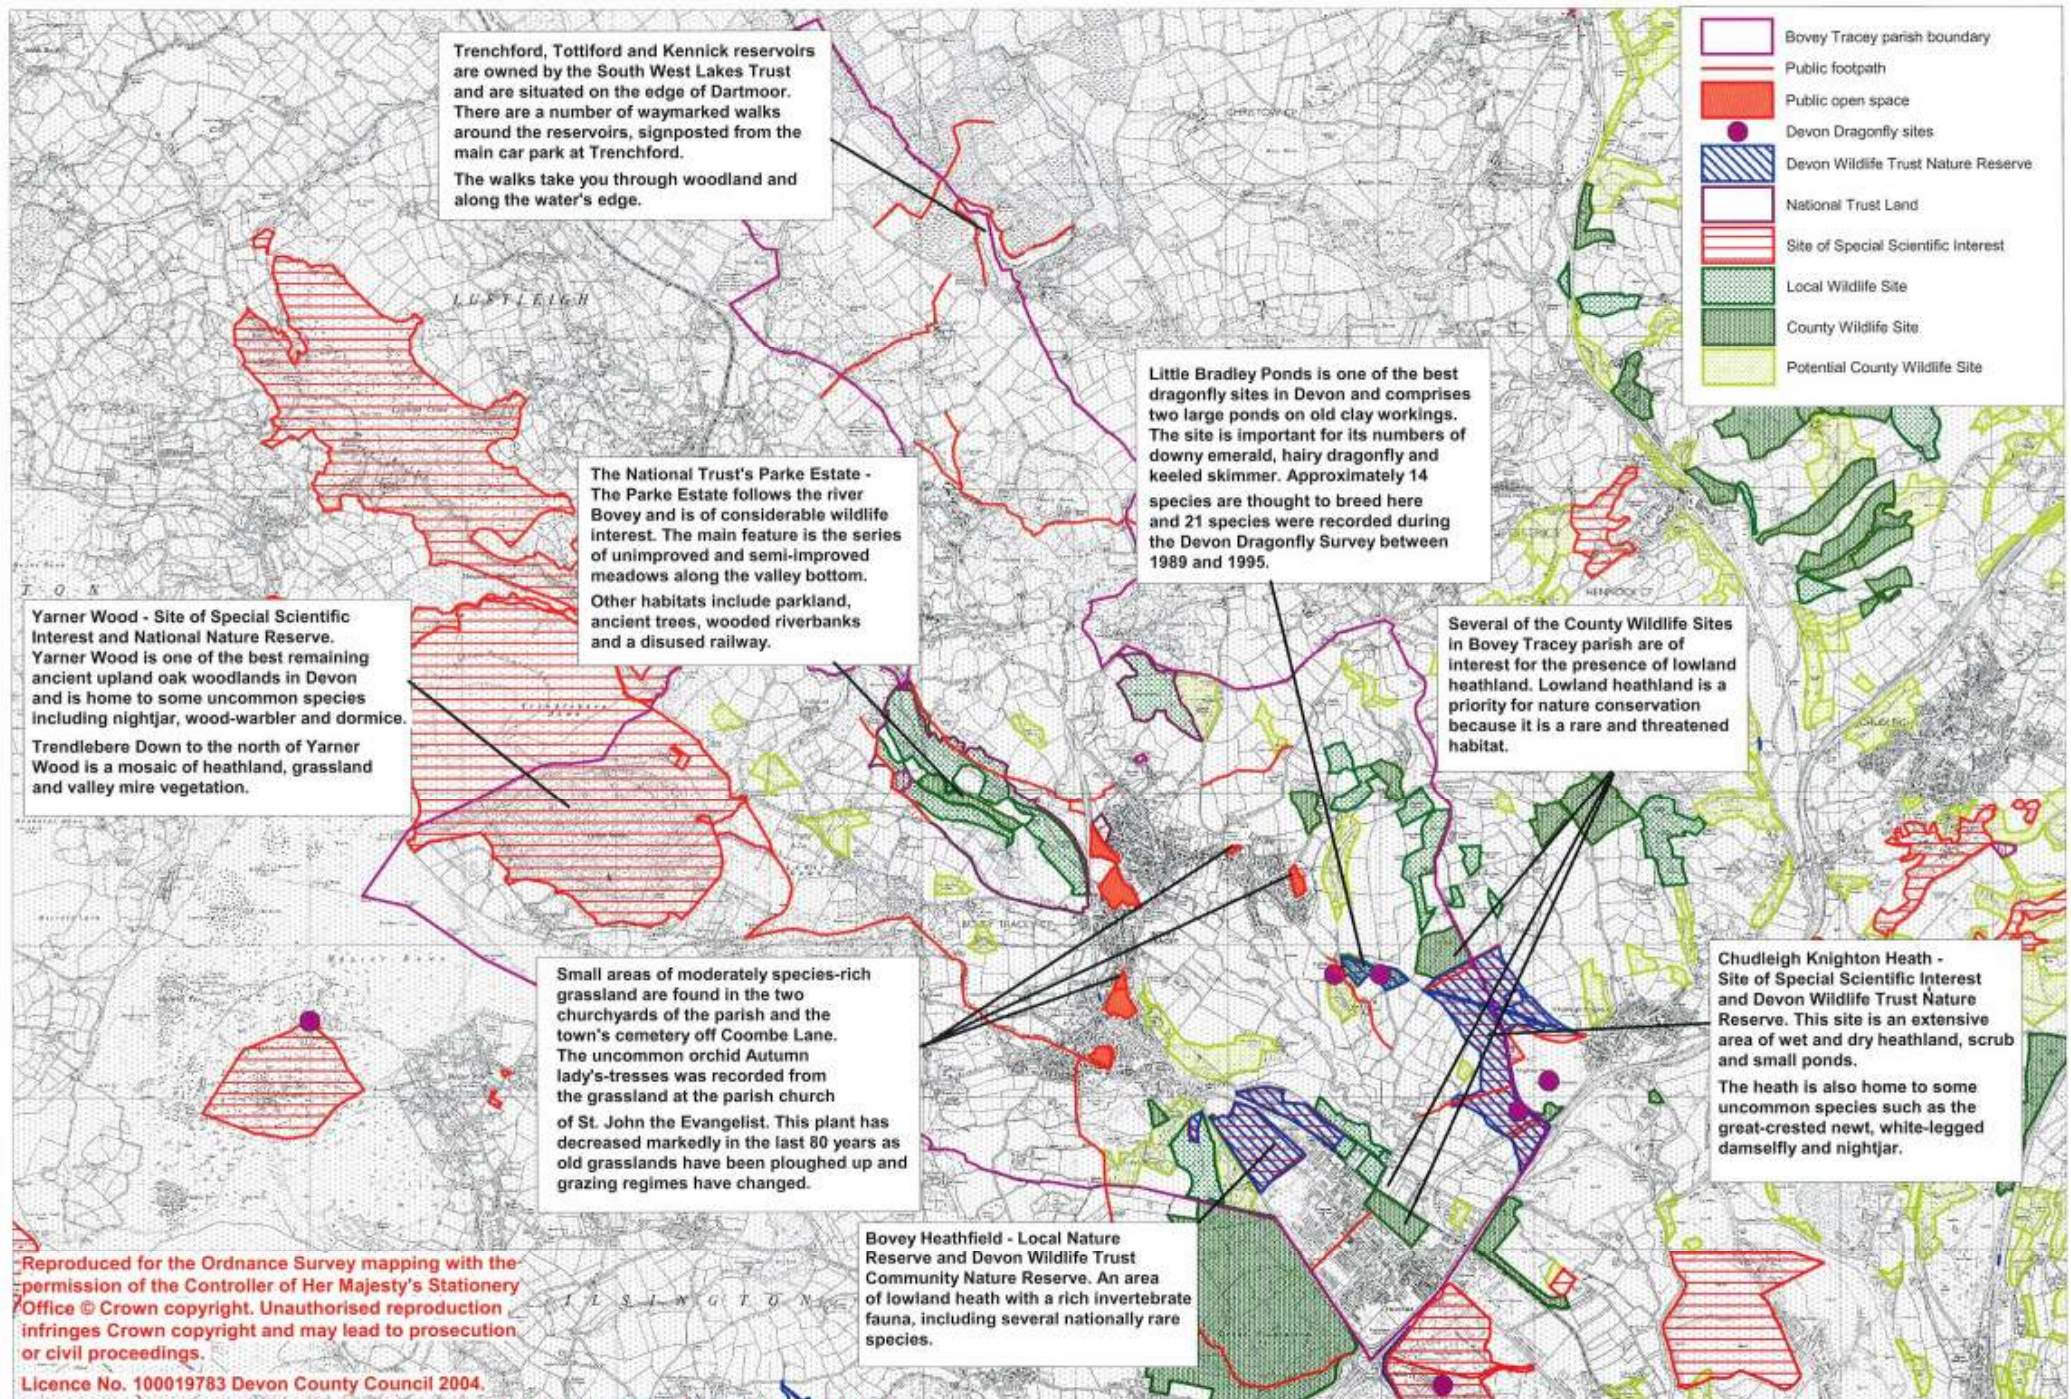

Biodiversity of Bovey Tracey parish

Reproduced for the Ordnance Survey mapping with the permission of the Controller of Her Majesty's Stationery Office © Crown copyright. Unauthorised reproduction infringes Crown copyright and may lead to prosecution or civil proceedings.

Licence No. 100019783 Devon County Council 2004.

Map Prepared by Devon Biodiversity Records Centre 2004. NO FURTHER COPIES MAY BE MADE.