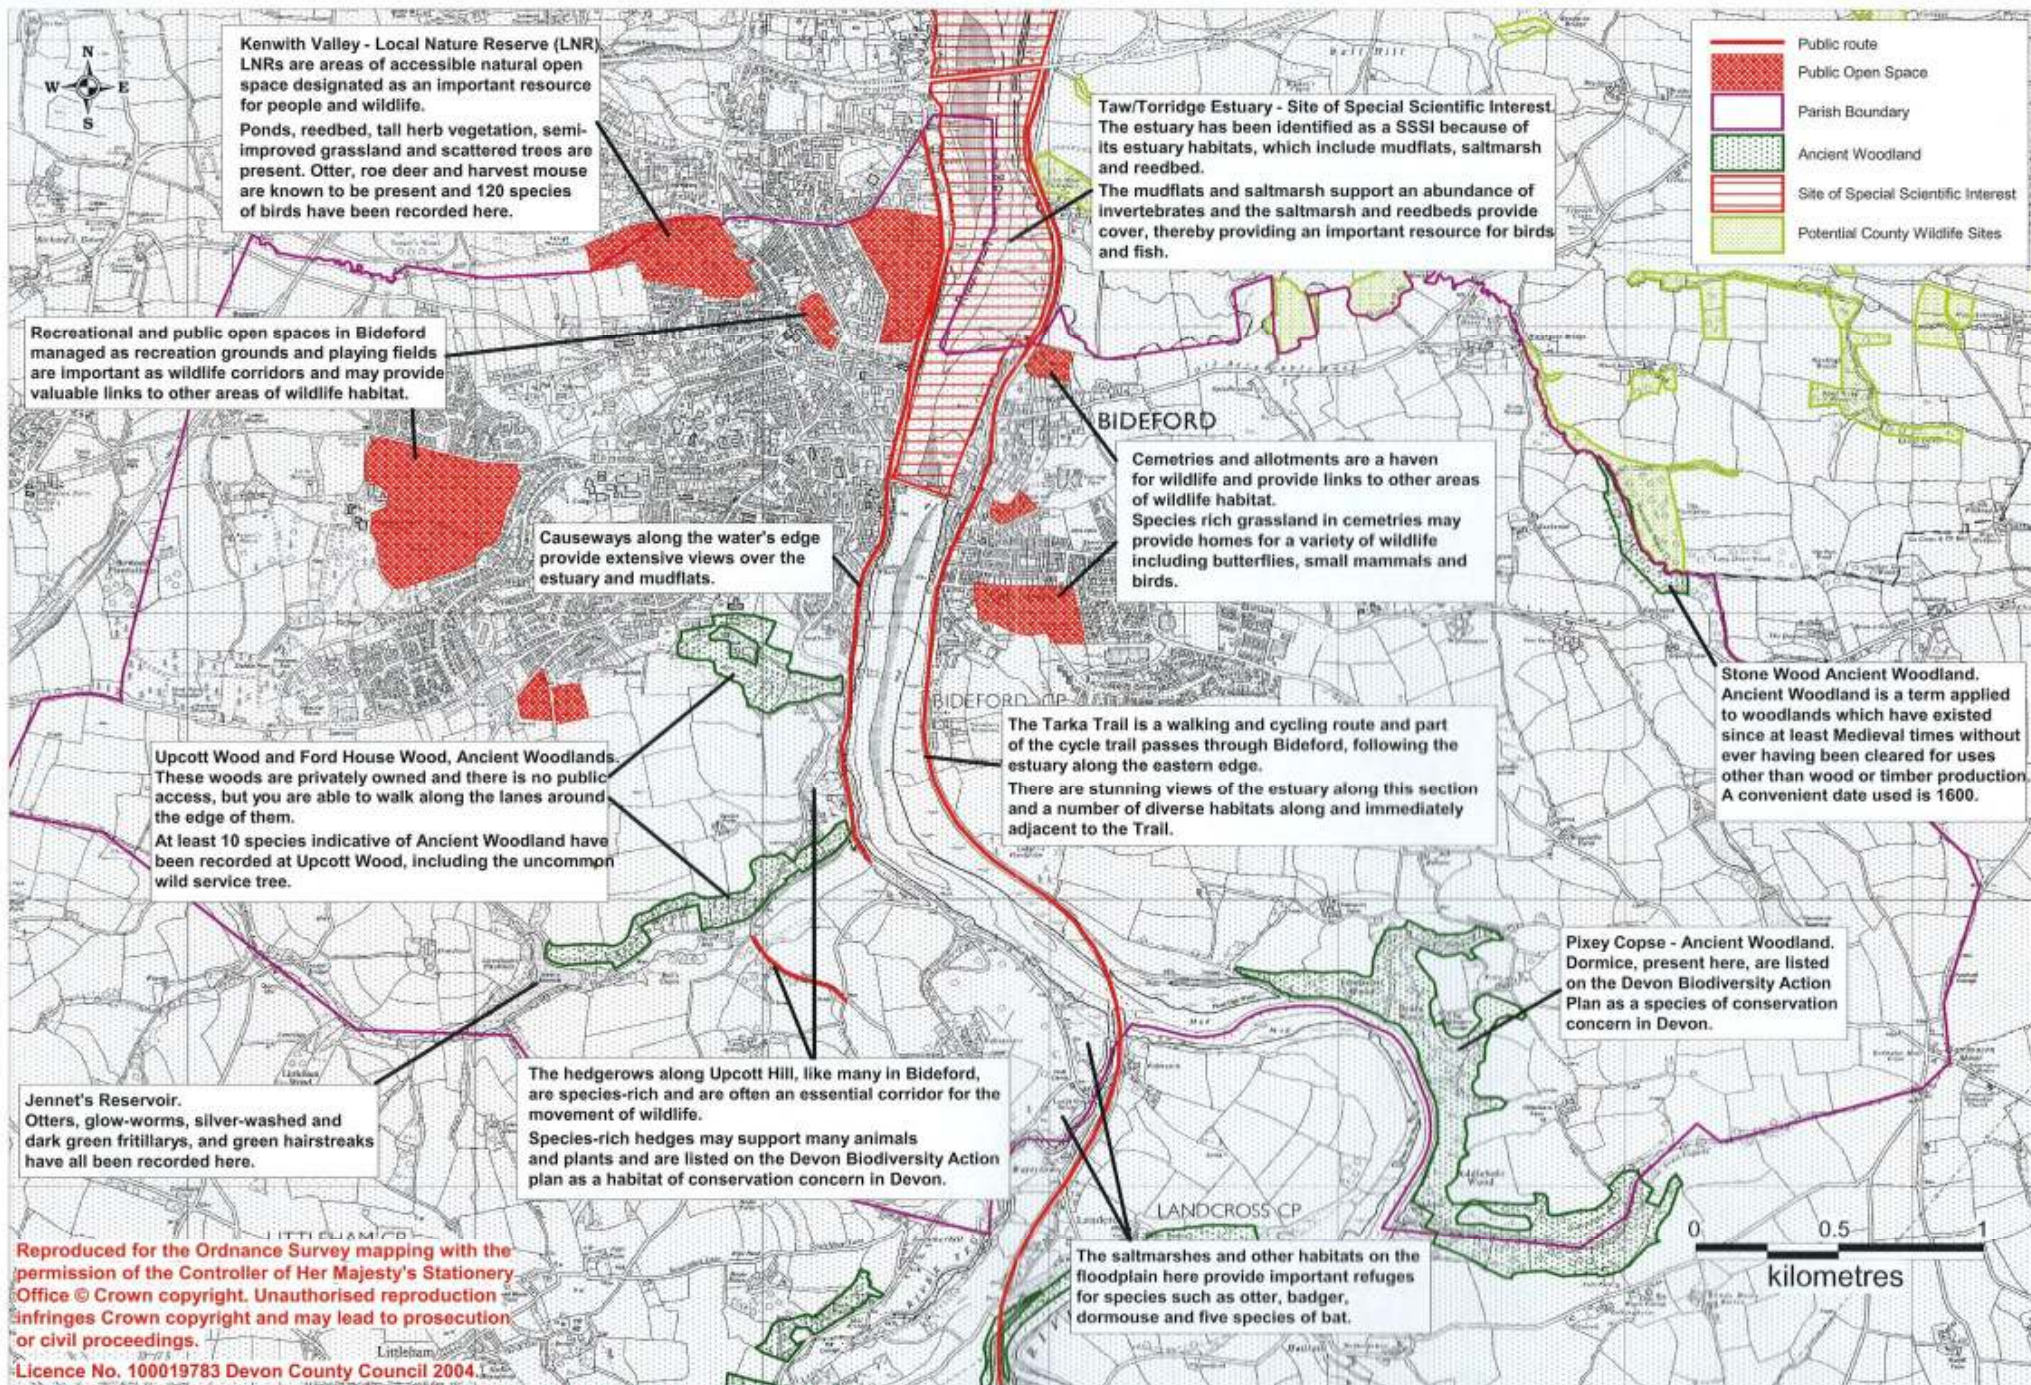

## Biodiversity of Bideford Parish

Reproduced for the Ordnance Survey mapping with the permission of the Controller of Her Majesty's Stationery Office © Crown copyright. Unauthorised reproduction infringes Crown copyright and may lead to prosecution or civil proceedings.

Licence No. 100019783 Devon County Council 2004

Map Prepared by Devon Biodiversity Records Centre 2004. NO FURTHER COPIES MAY BE MADE.