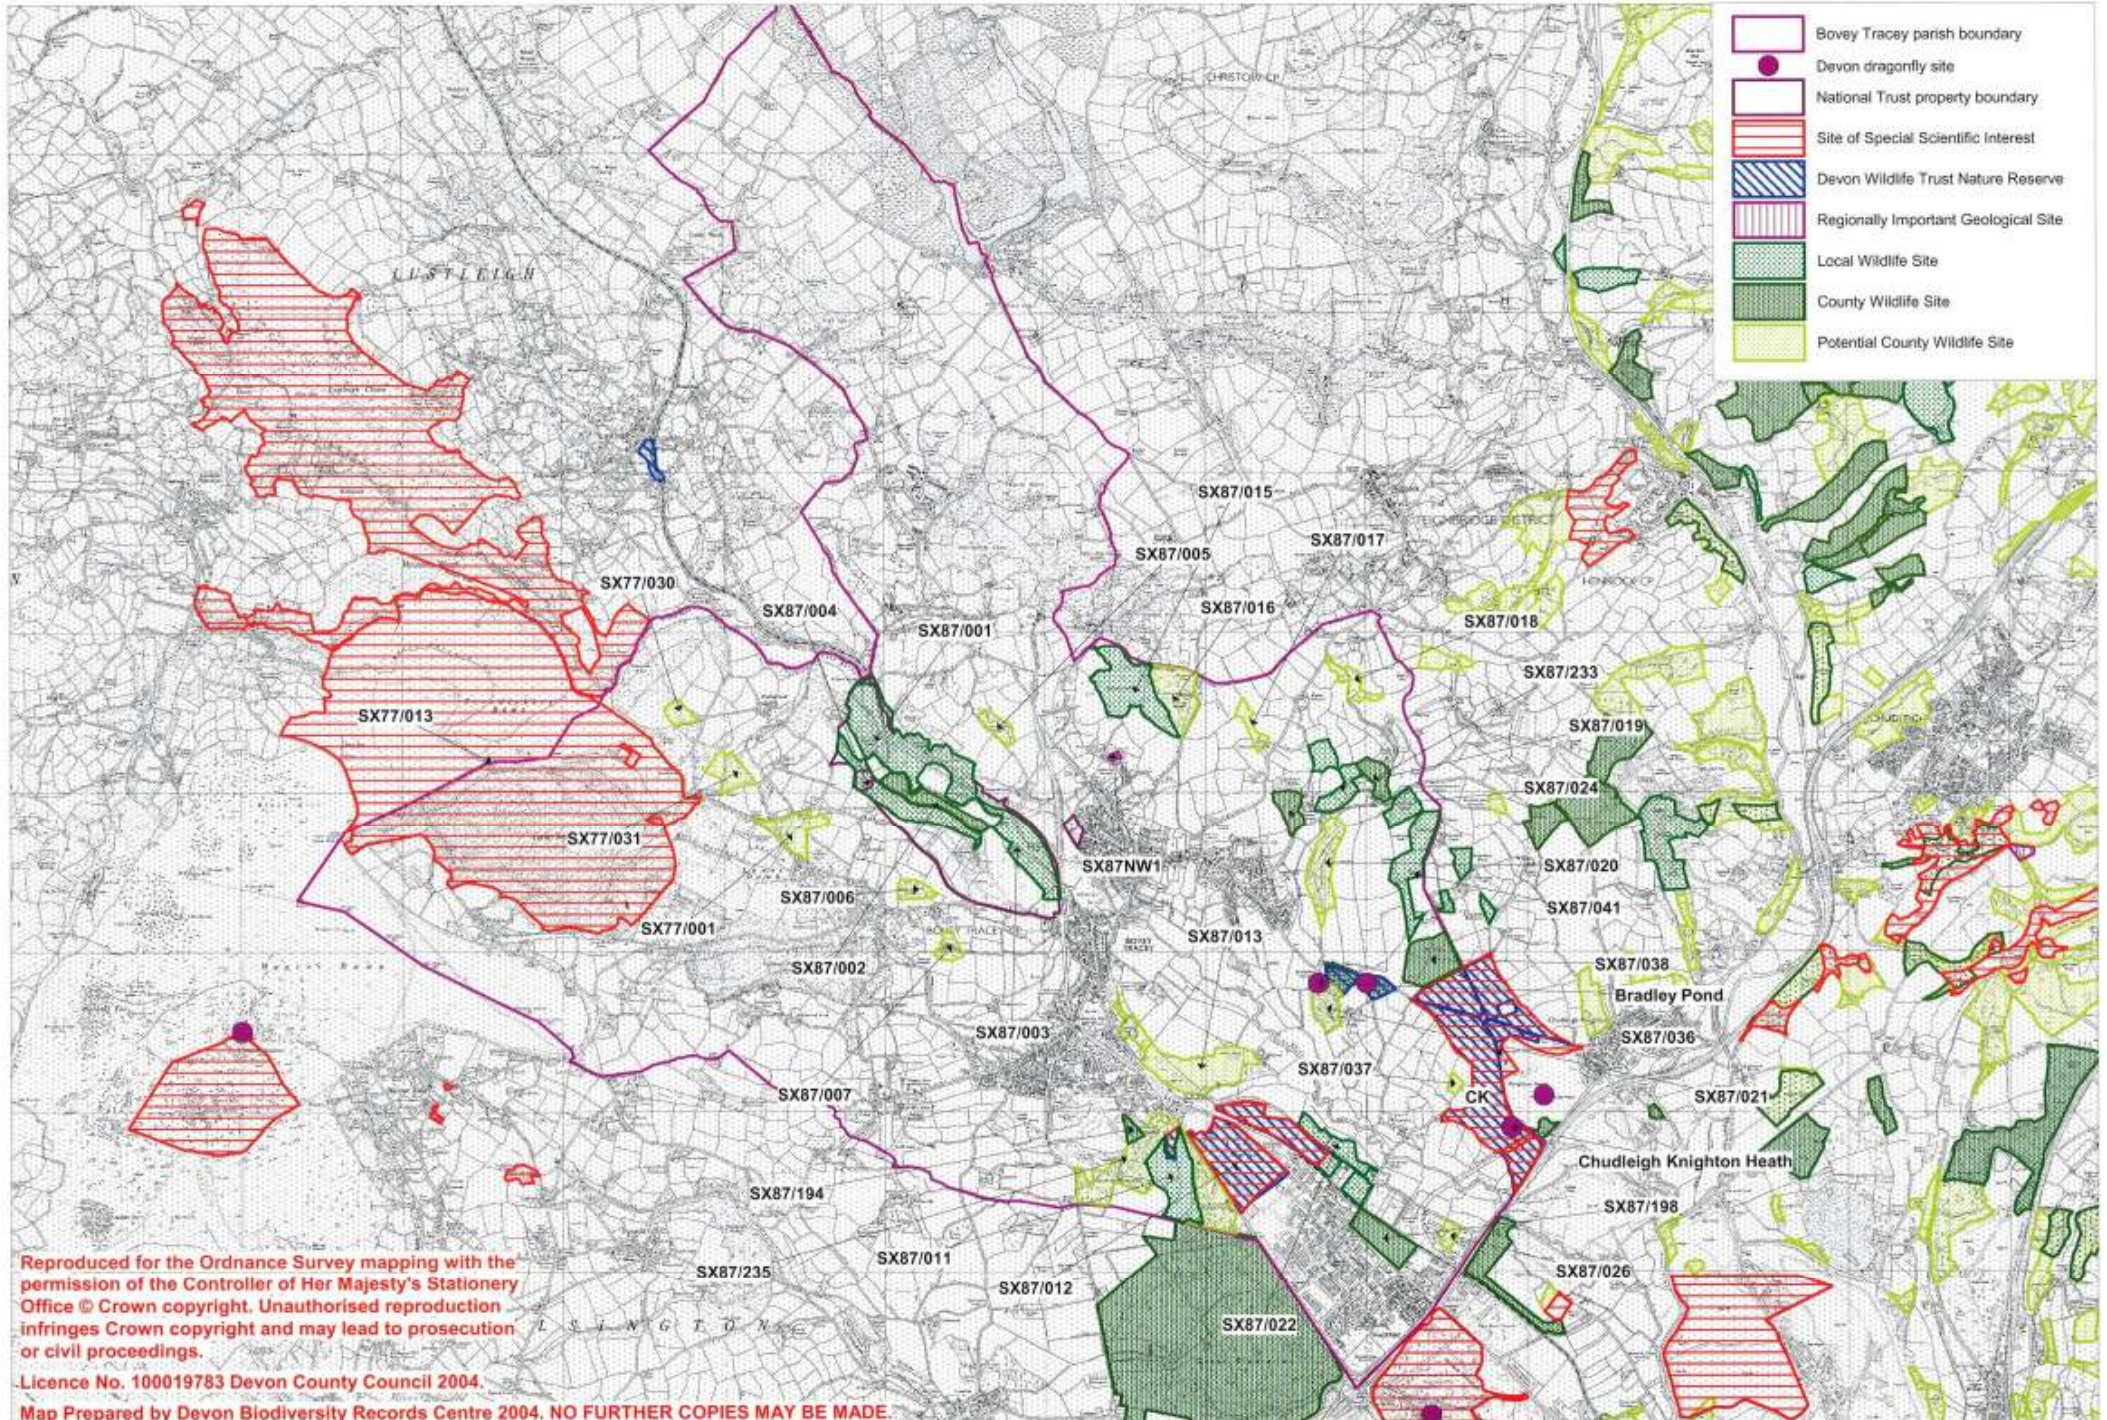

Wildlife sites within Bovey Tracey parish

Reproduced for the Ordnance Survey mapping with the permission of the Controller of Her Majesty's Stationery Office © Crown copyright. Unauthorised reproduction infringes Crown copyright and may lead to prosecution or civil proceedings.

Licence No. 100019783 Devon County Council 2004.

Map Prepared by Devon Biodiversity Records Centre 2004. NO FURTHER COPIES MAY BE MADE.