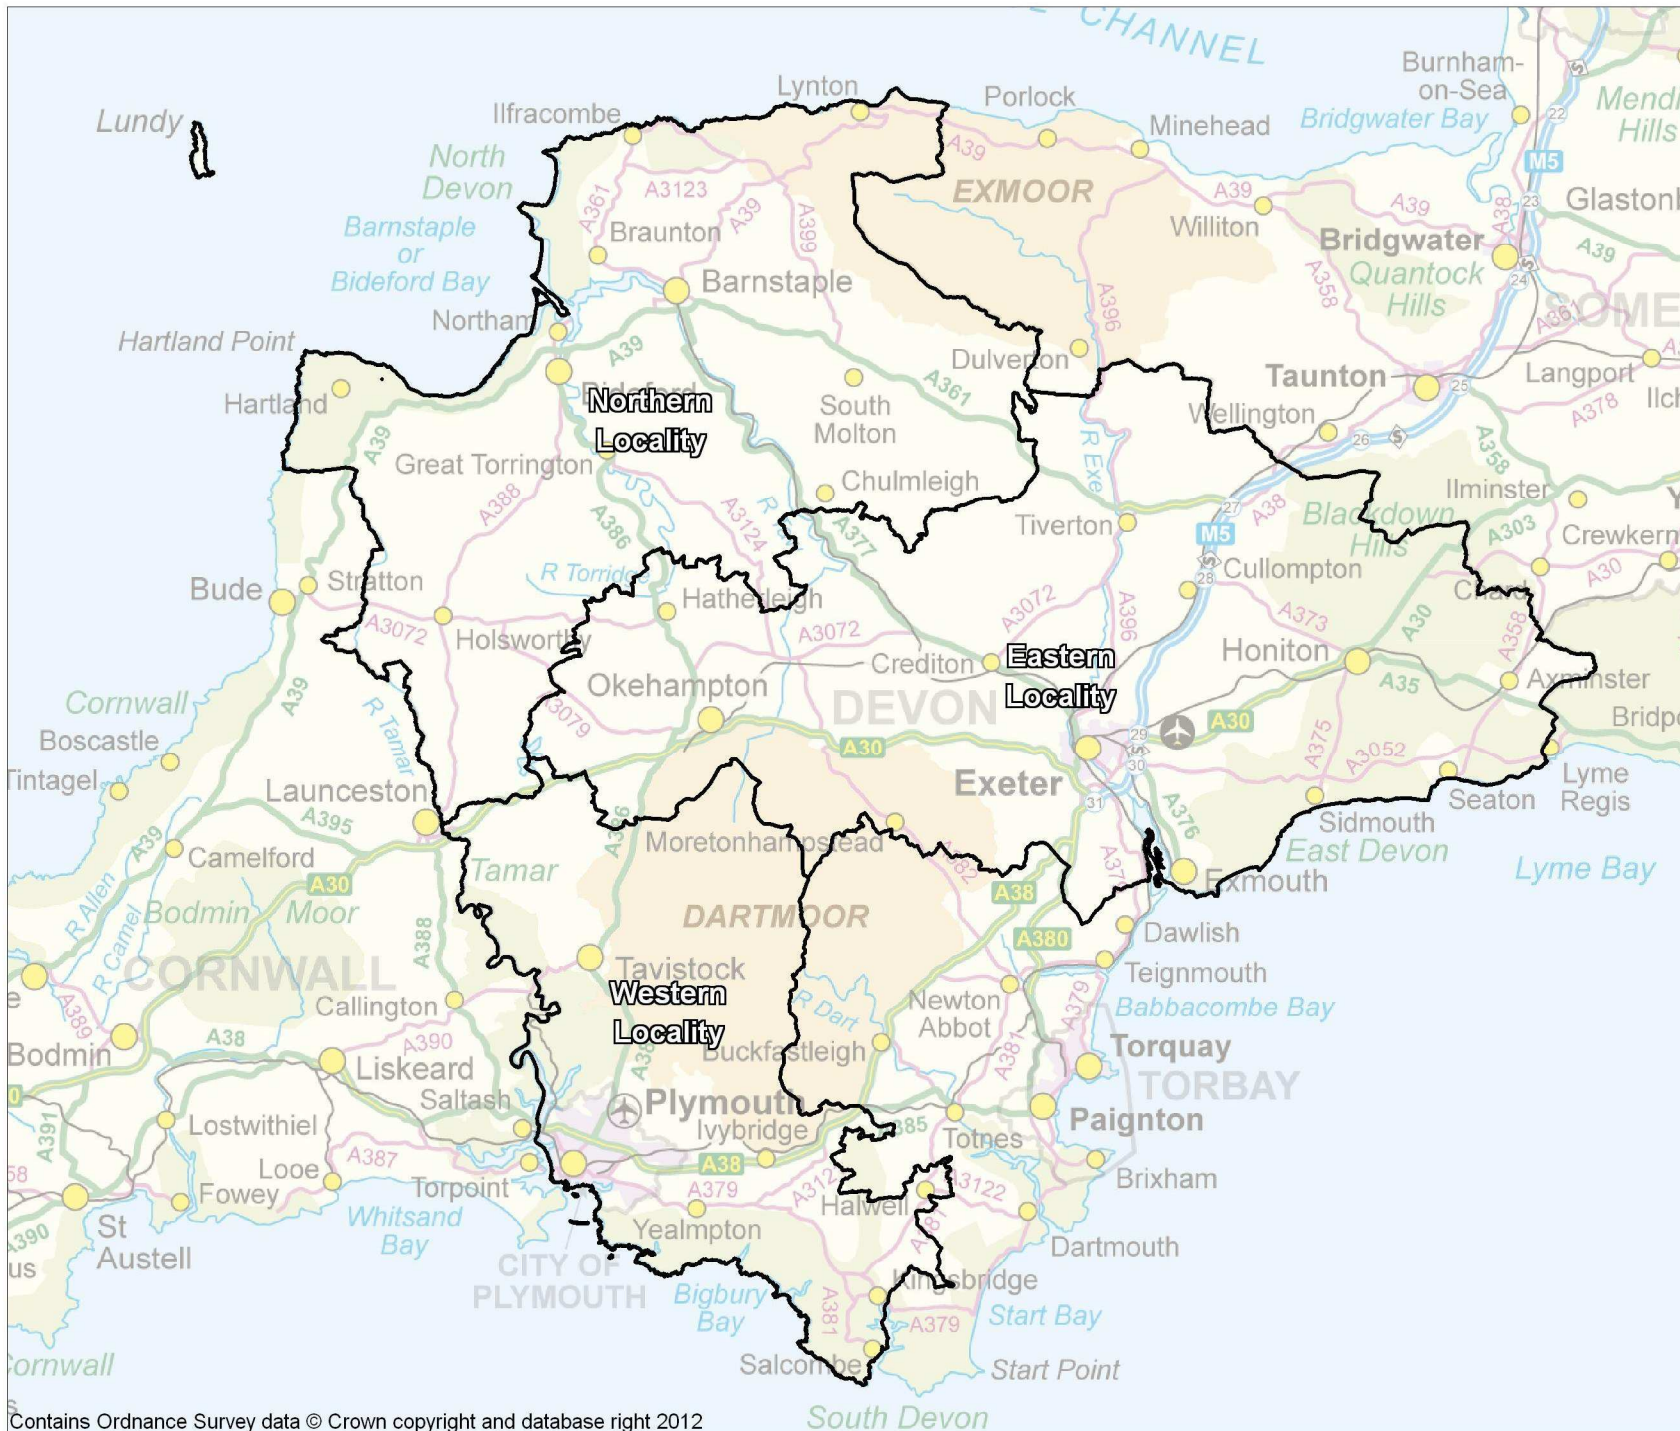

NEW Devon Clinical Commissioning Group Localities

14 August 2012

KEY

 NEW Devon CCG Localities

Created by:

NHS Devon Public Health Intelligence Team

Email: d-pc.PHIT@nhs.net

Devon PHIT
Public Health Intelligence Team