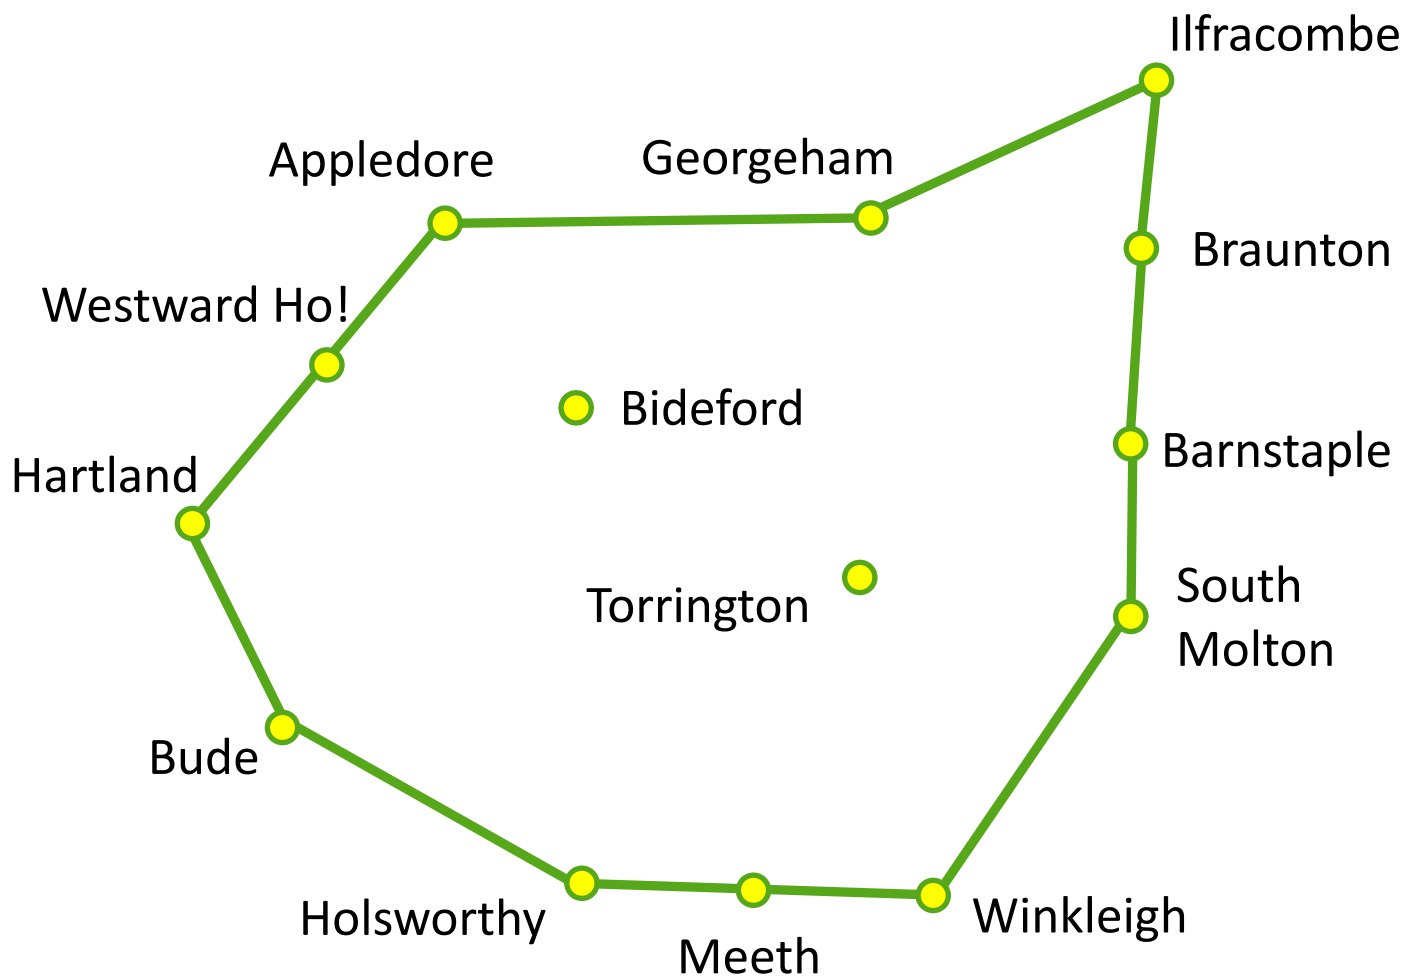

North Devon – Dayrider and Megarider Area (Boundary Map)

North Devon Dayrider and Megarider tickets are available anywhere on the following services:

9, 10, 10A, 11A, 11C, 12A, 12C, 14, 15A, 15C, 16, 19, 21, 21A, 71, 72, 75, 85, 128, 216, 217, 219, 319, 903, 904.

They are also valid on the following services between the places shown:

5B	Between Barnstaple and Winkleigh
6	Between Holsworthy and Bude
75A	Between Barnstaple and Meeth Hele Bridge
75B	Between Barnstaple and Meeth Hele Bridge
155	Between Barnstaple and South Molton
216	Between Holsworthy and Bude