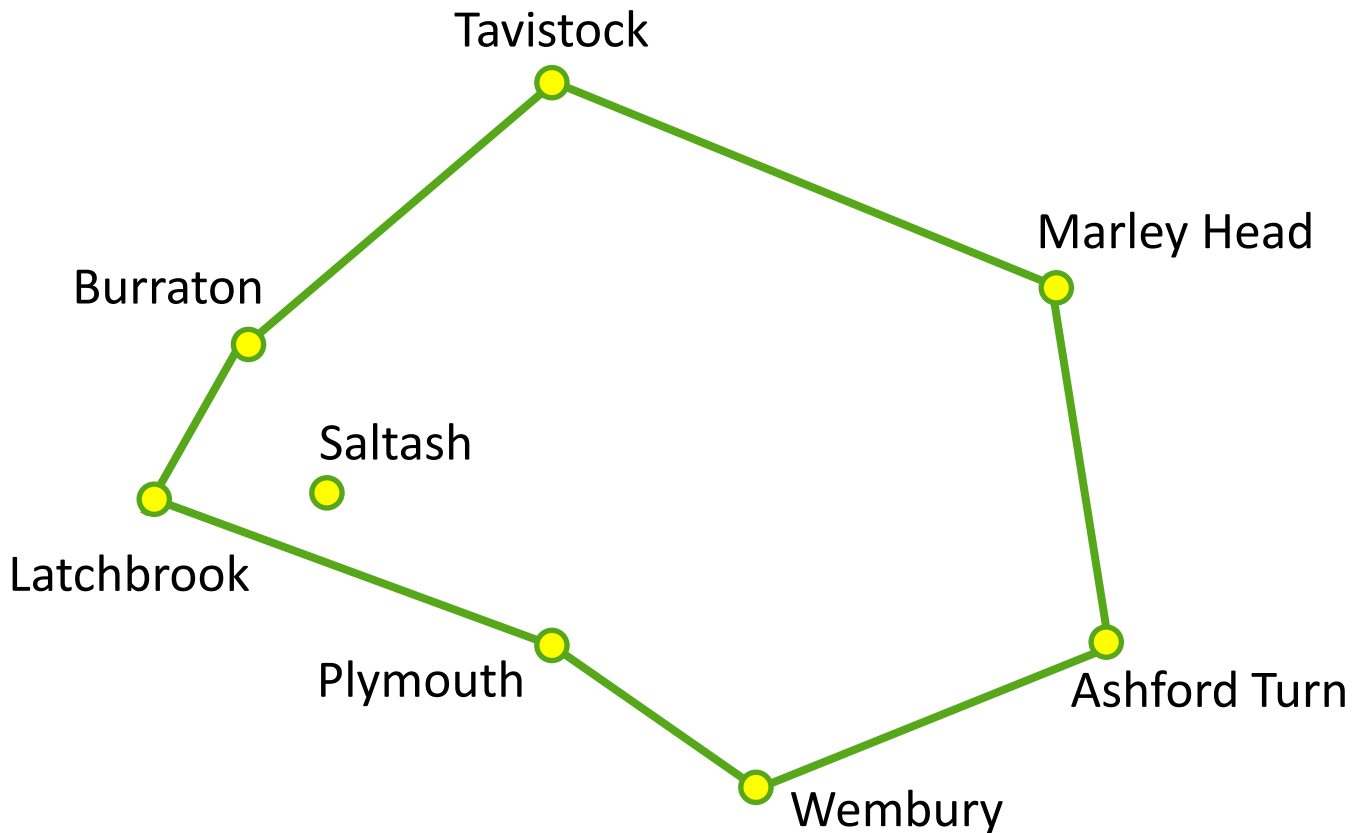

Plymouth – Dayrider Plus and Megarider Plus Area (Boundary Map)

Plymouth Dayrider Plus and Megarider Plus tickets are available anywhere on the following services:

1, X1, 2, 2A, 48, 89, 100, 101, 200, 804-809

They are also valid on the following services between the places shown:

3	Plymouth and Ashford Turn
X38	Plymouth and Marley Head
Gold	Plymouth and Marley Head