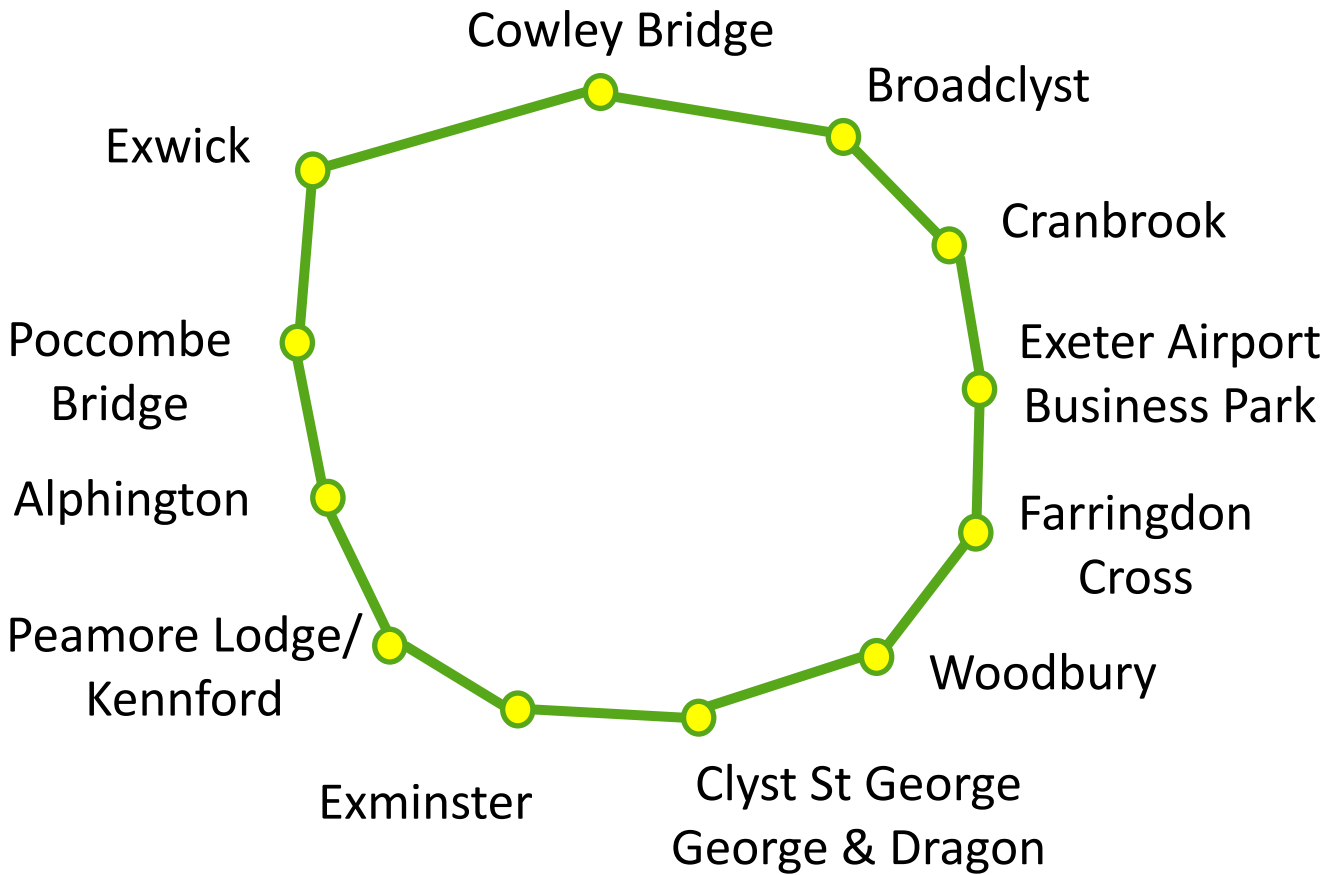

# Exeter – Dayrider and Megarider Area (Boundary Map)

---

**Exeter** Dayrider and Megarider tickets are available anywhere on the following services: A, B, D, E, F1, F2, G, H, J, K, M2, P, R, S, T, Red Park & Ride, Green Park & Ride, 970, 971, 976, 985.

They are also valid on the following services between the places shown:

- |           |   |
|-----------|---|
| 1, 1A, 1B | Between Exeter and Broadclyst                       |
| 2, 2B     | Between Exeter and Exminster, Swans Nest roundabout |
| 4, 4A, 4B | Between Exeter and Cranbrook                        |
| 5, 5A/B/C | Between Exeter and Cowley Bridge                    |
| 6         | Exeter – Alphington Road, Co-op                     |
| 6A        | Exeter – Poccombe Bridge                            |
| 9, 9A     | Between Exeter and Crealy/Farrington Cross          |
| X38       | Between Exeter and Peamore Lodge                    |
| 39        | Between Exeter and Peamore Lodge                    |
| 46        | Between Exeter and Kennford                         |
| 55, 55A/B | Between Exeter and Cowley Bridge                    |
| 56, 56A   | Between Exeter and Woodbury                         |
| 56B       | Between Exeter and Exeter Airport                   |
| 57        | Between Exeter and Clyst St George, George & Dragon |
| 58        | Between Exeter and Clyst St George                  |
| X64       | Between Exeter and Kennford                         |
| 155       | Between Exeter and Cowley Bridge                    |