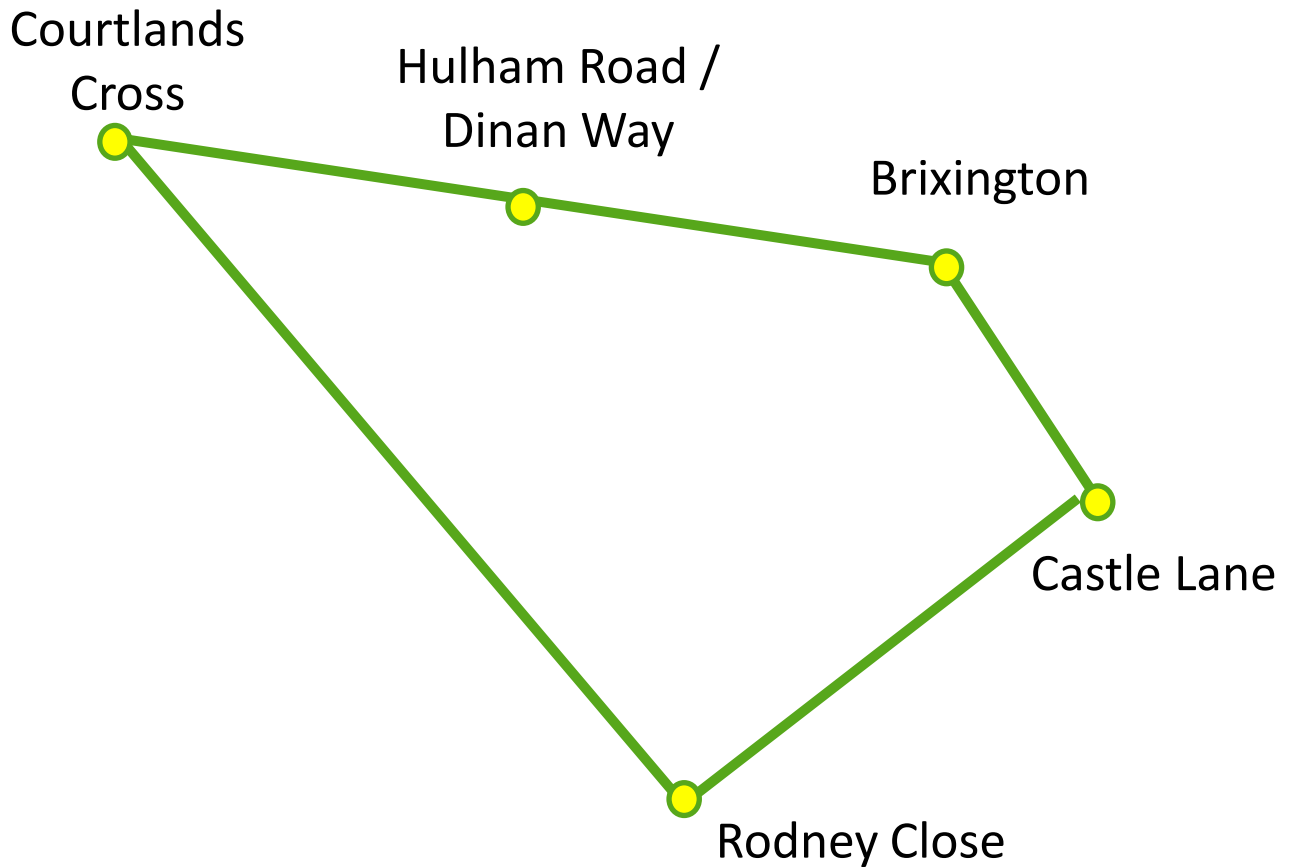

Exmouth – Dayrider and Megarider Area (Boundary Map)

Exmouth Dayrider and Megarider tickets are available anywhere on the following services: 98, 99E

They are also valid on the following services between the places shown:

- | | |
|-----|---|
| 56 | Between Exmouth and Courtlands Cross |
| 56A | Between Exmouth and Hulham Road/Dinan Way |
| 57 | Between Brixington and Courtland Cross |
| 57B | Between Hulham and Castle Lane |
| 57C | Between Courtlands Cross and Castle Lane |
| 58 | Between Courtlands Cross and Castle Lane |
| 95 | Between Exmouth and Littleham Rodney Close |
| 157 | Between Exmouth and Castle Lane |
| 158 | Between Exmouth and Castle Lane |
| 257 | Between Exmouth Community College and Castle Lane |
| 357 | Between Exmouth/Byron Way and Castle Lane |