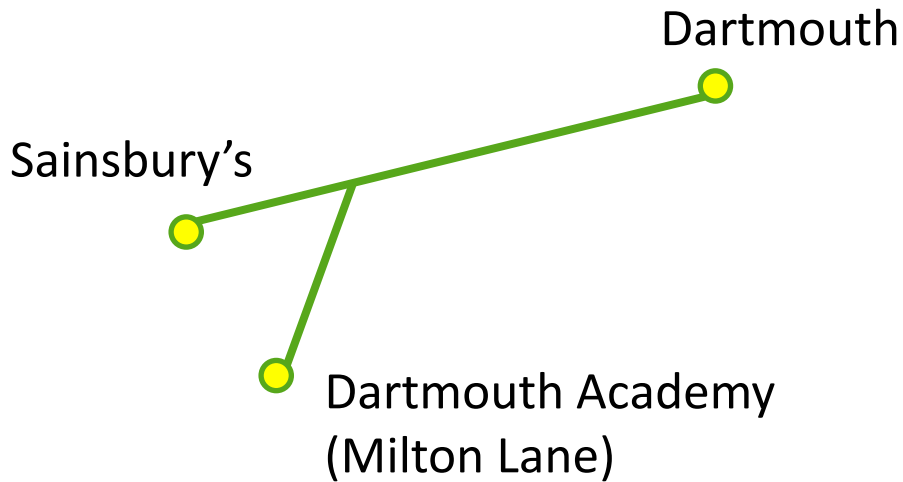

Dartmouth – Dayrider and Megarider (Boundary Map)

Dartmouth Dayrider and Megarider are available anywhere on the following services:

90

They are also valid on the following services between the places shown:

- | | |
|-----|---|
| 3 | Dartmouth and Dartmouth Academy (Milton Lane) |
| X64 | Dartmouth and Sainsbury's |