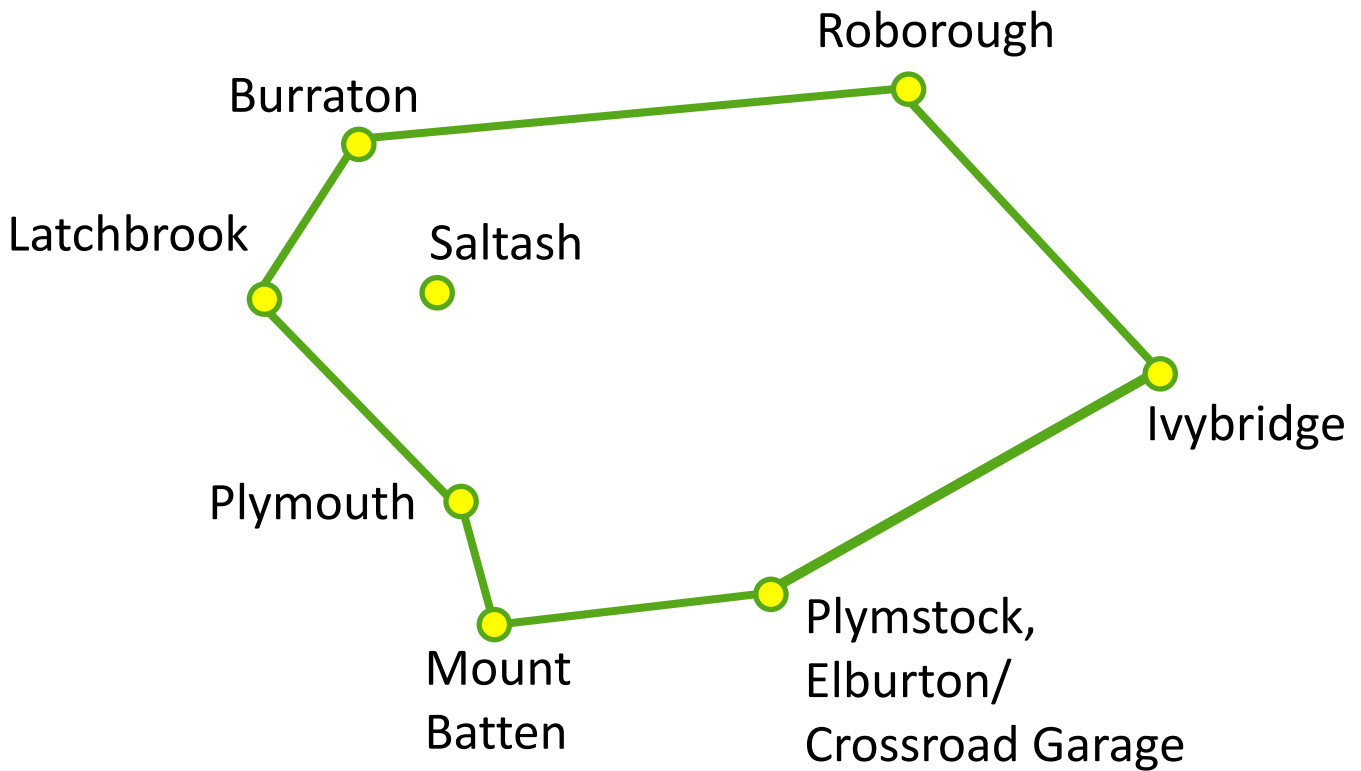

Plymouth – Dayrider and Megarider Area (Boundary Map)

Plymouth Dayrider and Megarider tickets are available anywhere on the following services:

2, 2A, 100, 101, 200, 804-809

They are also valid on the following services between the places shown:

1, X1	Plymouth and Roborough
3	Plymouth and Elburton
X38	Plymouth and Ivybridge
48	Plymouth and Crossroad Garage
Gold	Plymouth and Ivybridge