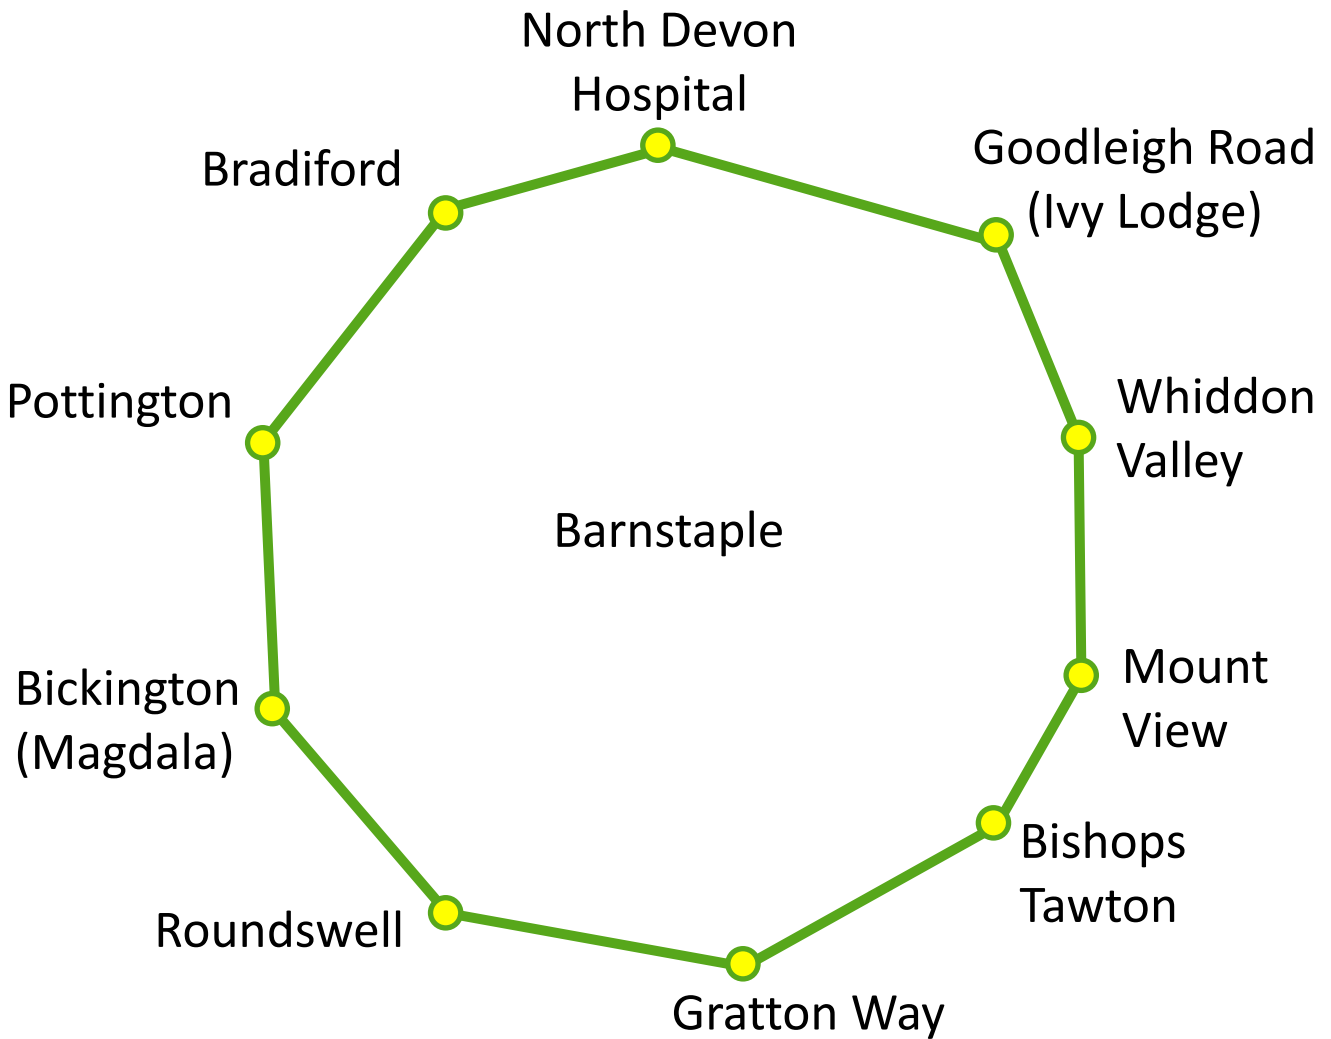

Barnstaple – Dayrider & Megarider Area (Boundary Map)

Barnstaple Dayrider and Megarider tickets are available anywhere on the following services:

9, 10, 10A, 11A, 11C, 12A, 12C, 19

They are also valid on the following services between the places shown:

5B	Bickington/Gratton Way and Barnstaple
15A, 15B	Gratton Way and Barnstaple
21	Bickington and Pottington
21A	Bickington and Pottington
71	Gratton Way and Barnstaple
72	Gratton Way and Barnstaple
75B	Gratton Way and Barnstaple
85	Gratton Way and Barnstaple
155	Mount View and Barnstaple
319	Gratton Way and Barnstaple
815	Bickington and Park School
821	Bickington and Park School
903	Bickington and Pilton School
904	Bickington and Pilton School
921	Bickington and Pilton School