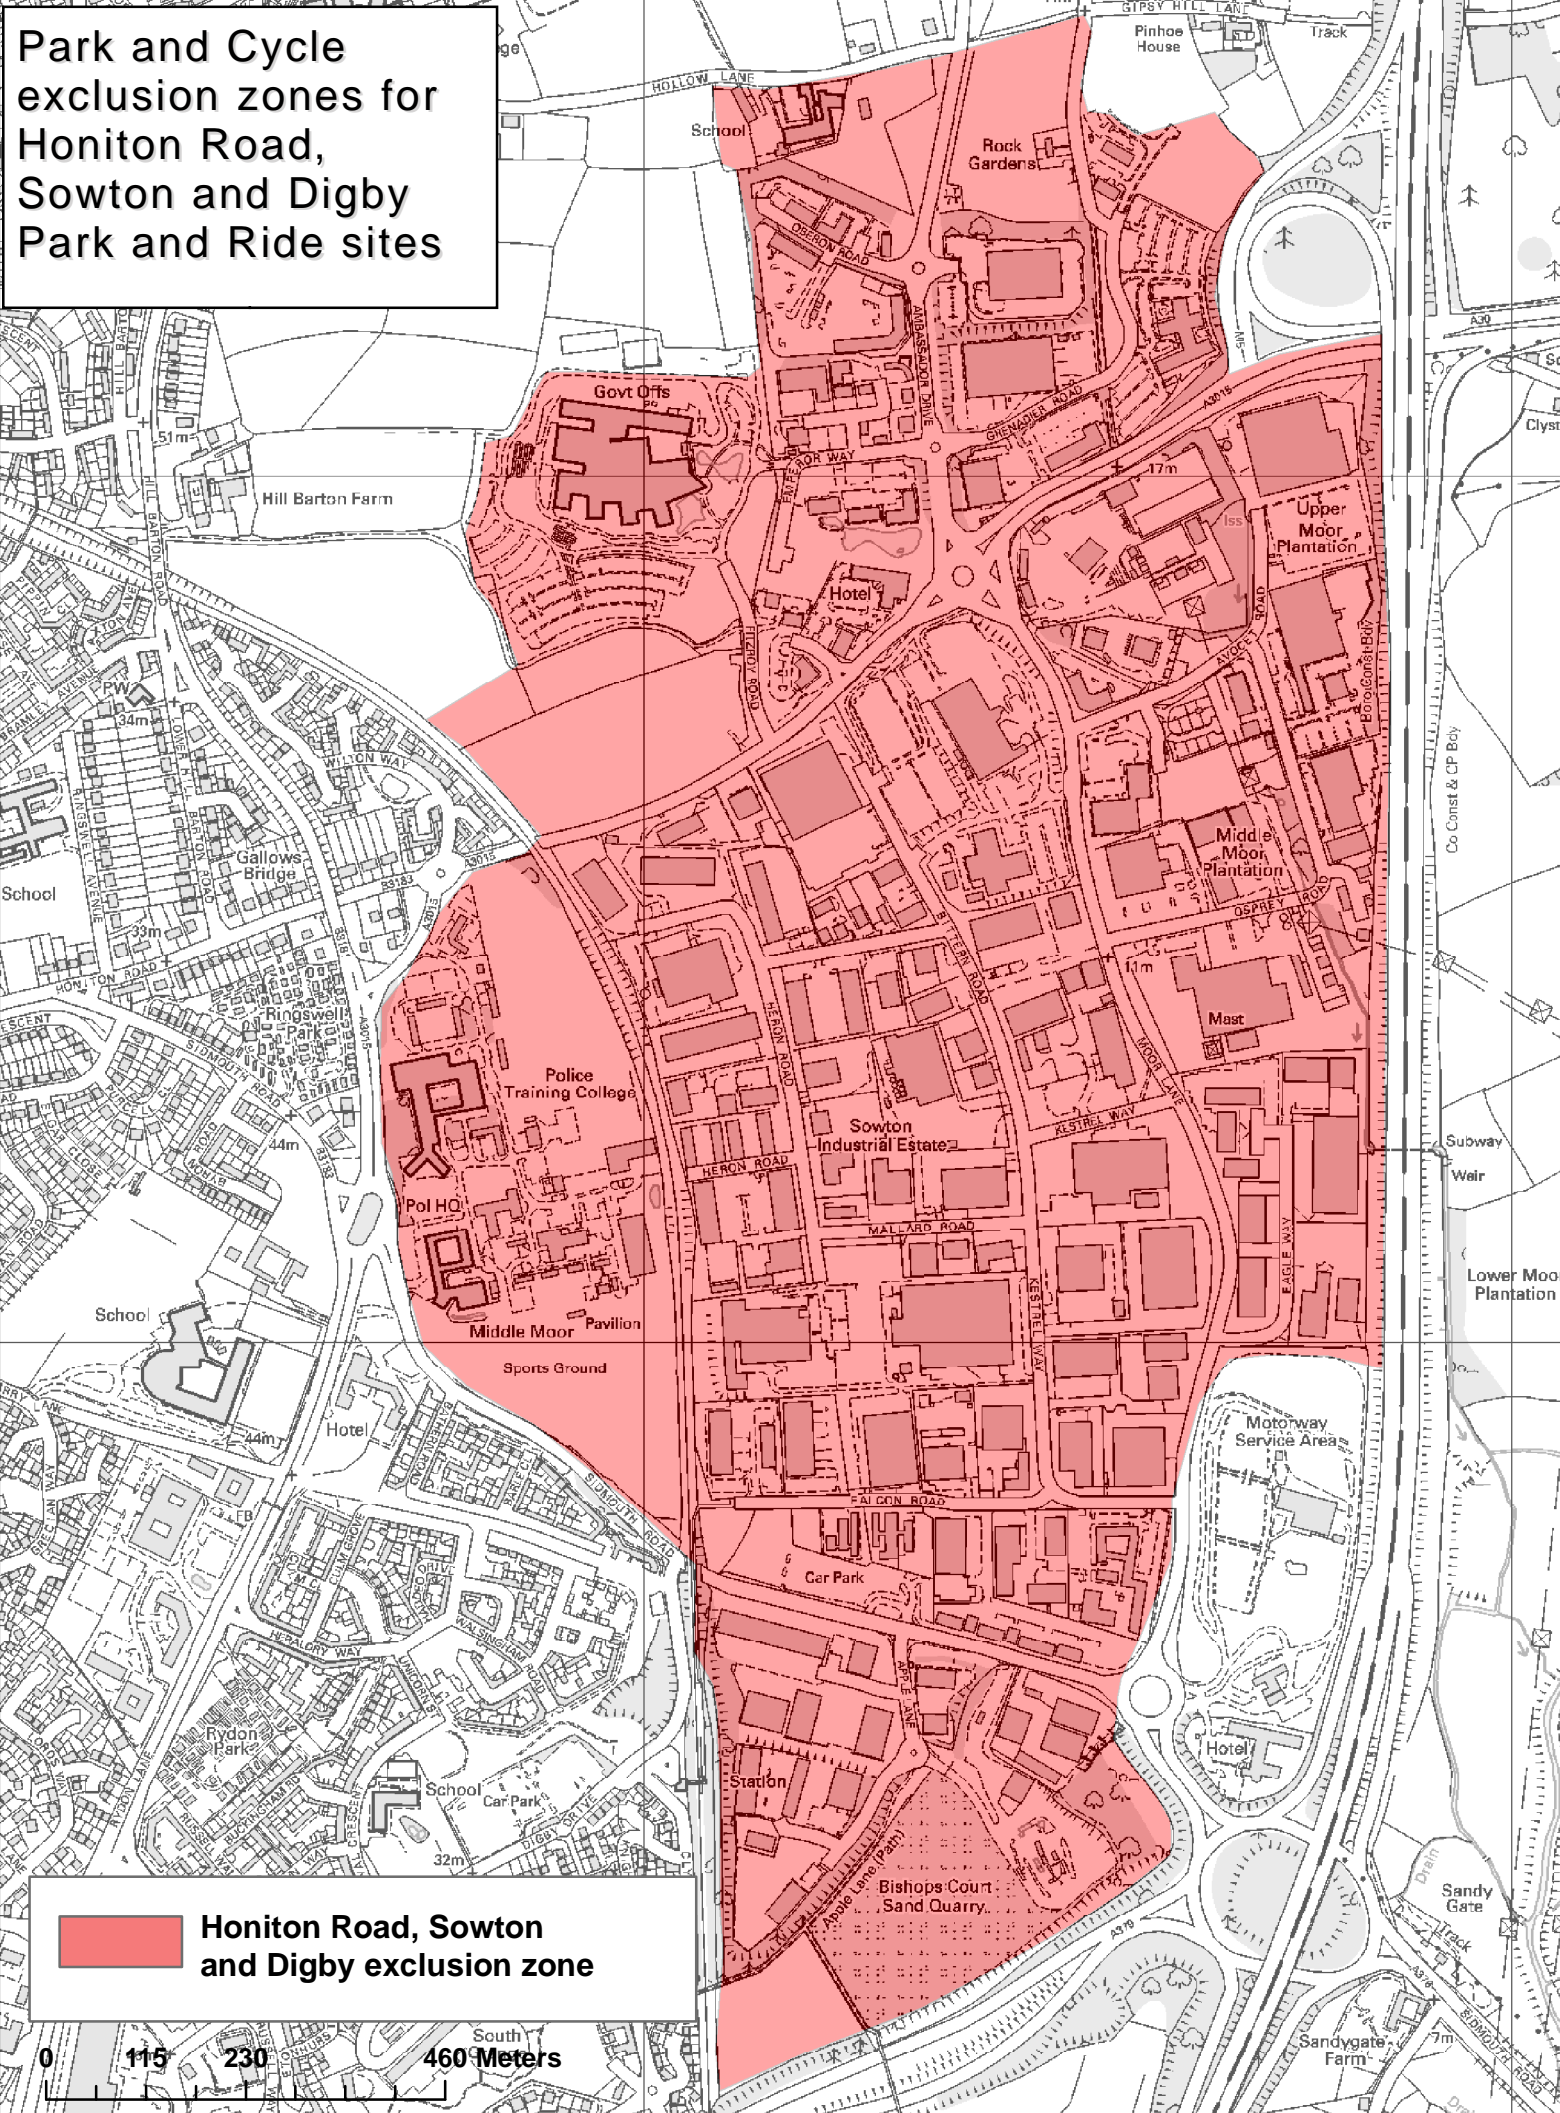

# Park and Cycle exclusion zones for Honiton Road, Sowton and Digby Park and Ride sites

**Honiton Road, Sowton and Digby exclusion zone**

This map is reproduced from the Ordnance Survey material with the permission of Ordnance Survey on behalf of the Controller of Her Majesty's Stationery Office © Crown copyright. Unauthorised reproduction infringes Crown copyright and may lead to prosecution or civil proceedings. 100019783. 2006